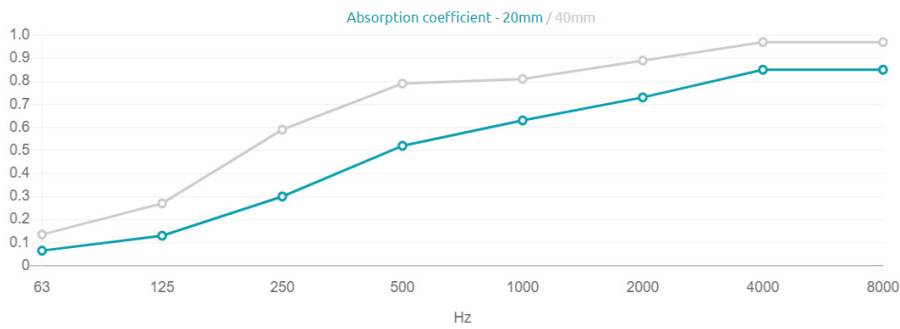

Performance

Technical Information

Features

Type: Absorber

Absorption Range: 315Hz to 4000 H

Available Fire Rate:
 FG | Furniture Grade
 FR | Fire Rated

Materials:
 FG | Materials:
 - Suede Acoustic Fabric
 - Sound PET

FR | Materials:
 - Felted Acoustic Fabric
 - Sound PET

Range | Dimensions:

1190x595x20mm
 1190x595x40mm

Performance

Technical Information

Product finishes

FG | Suede Acoustic Fabric

(TM201) Grigio