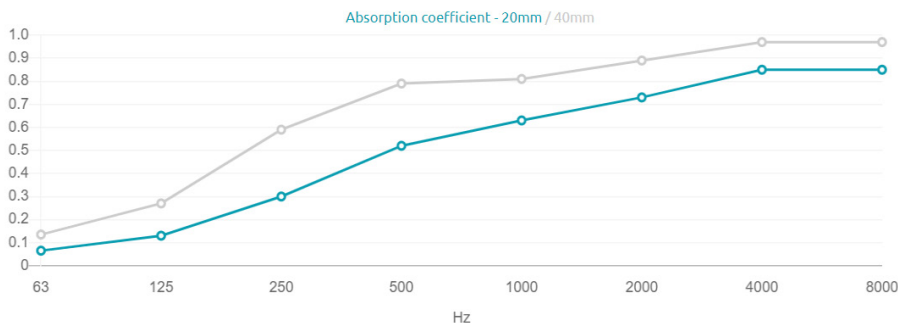

Performance

Technical Information

Features

Type: Absorber

Absorption Range: 315Hz to 4000 H

Available Fire Rate:
 FG | Furniture Grade
 FR | Fire Rated

Materials:
 FG | Materials:
 - Suede Acoustic Fabric
 - Sound PET

FR | Materials:
 - Felted Acoustic Fabric
 - Sound PET

Range | Dimensions:

1190x595x20mm
 1190x595x40mm

Performance

Technical Information

Product finishes

FG | Suede Acoustic Fabric

(TM201) Grigio