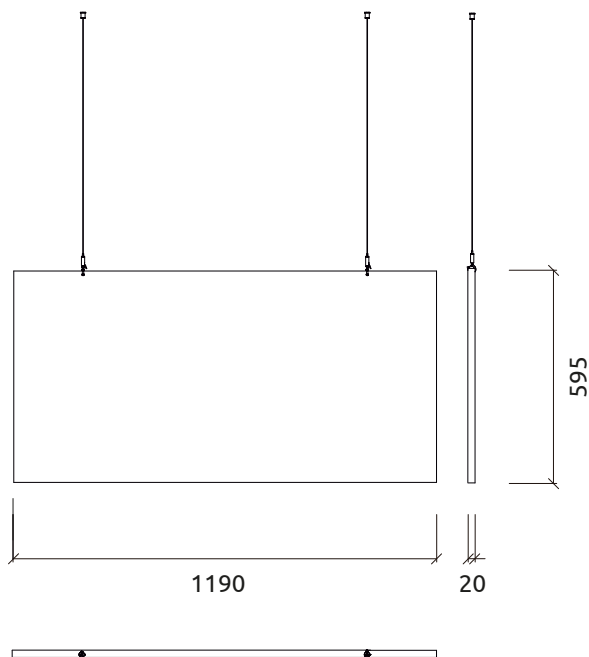

Technical Information

Features

Type: Absorber

Absorption Range: 315Hz to 4000 H

Available Fire Rate:
FG | Furniture Grade
FR | Fire Rated

Materials:
FG | Materials:
- Suede Acoustic Fabric
- Sound PET

FR | Materials:
- Felted Acoustic Fabric
- Sound PET

Range | Dimensions:

1190x595x20mm
1190x595x40mm