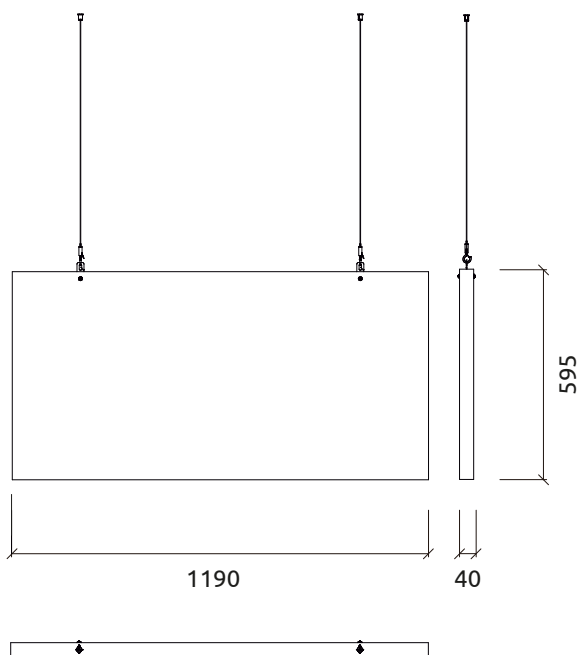

FR | Materials:
 - Felted Acoustic Fabric
 - Sound PET

Range | Dimensions:

1190x595x20mm
 1190x595x40mm

Performance

Technical Information

Product finishes

FG | Suede Acoustic Fabric

(TM201) Grigio