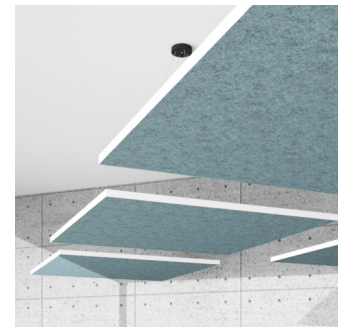

Performance

Technical Information

Features

Absorption Range: 350 Hz to 8000 Hz
 Acoustic Class: B | (aw) = 0,85
 Recycled PET absorption - Class 1 product according to the OEKO-TEX® Standard 100.

This product is available in the following Fire Rates:
 FG | Furniture Grade
 FR | Fire Rated

Aura F Double SQR - Cloud | Felted Fabric Finishes (FR)
 - Felted Acoustic Fabric
 - Sound PET acoustic core - Euro Class B

Installation:
 - Ceiling suspension kit included

Compatible with Gripple Angel™ Hanger

Dimensions:

FG - SF | 1150x1150x40mm | 2,5 Kg
 FR - GP | 1150x1150x40mm | 2,5 Kg
 FR - TT | 1150x1150x40mm | 2,5 Kg

Aura Cloud is a lightweight acoustic panel with impressive performance. Available in both single or multiple-point fully adjustable hanging systems, giving you effortless and fast installation. This cloud is a perfect choice for large open environments that need broadband reverberation time control. Aura Cloud is available in our standard fabric finishes and also in a wide pallet of printed textures that make it a versatile solution, adaptable to any context.