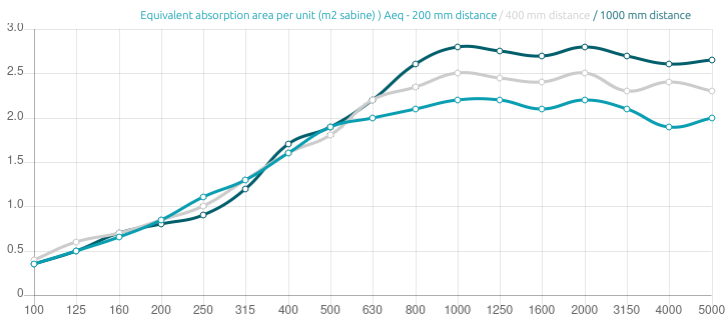

Performance

Technical Information

Features

Absorption Range: 350 Hz to 8000 Hz
 Acoustic Class: B | (aw) = 0,85
 Recycled PET absorption - Class 1 product according to the OEKO-TEX® Standard 100.

This product is available in the following Fire Rates:
 FG | Furniture Grade
 FR | Fire Rated