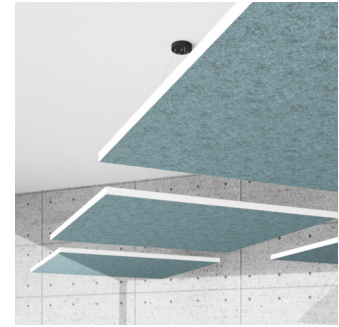

Aura F Double SQR - Cloud | Felted Fabric Finishes (FR)
 - Felted Acoustic Fabric
 - Sound PET acoustic core - Euro Class B

Installation:
 - Ceiling suspension kit included

Compatible with Gripple Angel™ Hanger

Dimensions:

FG - SF | 1150x1150x40mm | 2,5 Kg
 FR - GP | 1150x1150x40mm | 2,5 Kg
 FR - TT | 1150x1150x40mm | 2,5 Kg

Aura Cloud is a lightweight acoustic panel with impressive performance. Available in both single or multiple-point fully adjustable hanging systems, giving you effortless and fast installation. This cloud is a perfect choice for large open environments that need broadband reverberation time control. Aura Cloud is available in our standard fabric finishes and also in a wide pallet of printed textures that make it a versatile solution, adaptable to any context.

FR | (TT231) Cerulean

FR | (TT232) Crow

Purpose

- RT reduction
- Flutter echo control
- Improving speech intelligibility
- Effective broadband absorption

Recommended for

- Office meeting room
- Conference room
- Open workspace
- Lobbies