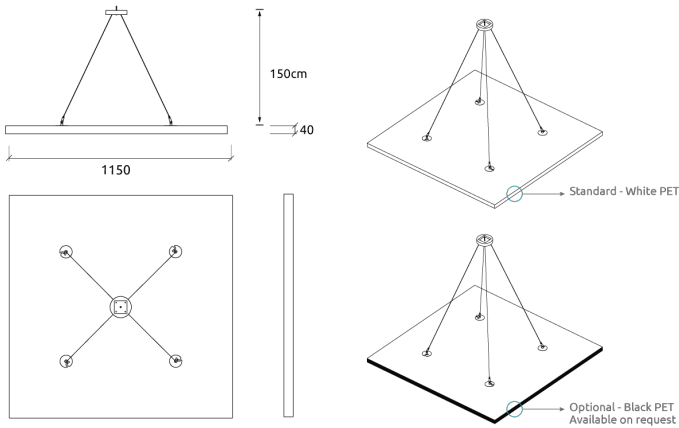

Technical Information

Features

Absorption Range: 350 Hz to 8000 Hz
Acoustic Class: B | (aw) = 0,85
Recycled PET absorption - Class 1 product according to the OEKO-TEX® Standard 100.

This product is available in the following Fire Rates:
FG | Furniture Grade
FR | Fire Rated

PRODUCT COMPOSITION:

Aura F Double SQR - Cloud | Suede Fabric Finishes (FG):
- Suede Acoustic Fabric
- Sound PET acoustic core - Euro Class B

Aura F Double SQR - Cloud | Glazed PET Finishes (FR)
- Glazed Sound PET - Euro Class B

Aura F Double SQR - Cloud | Felted Fabric Finishes (FR)
- Felted Acoustic Fabric
- Sound PET acoustic core - Euro Class B

Installation:
- Ceiling suspension kit included

Compatible with Gripple Angel™ Hanger

Dimensions:

FG - SF | 1150x1150x40mm | 2,5 Kg
FR - GP | 1150x1150x40mm | 2,5 Kg
FR - TT | 1150x1150x40mm | 2,5 Kg