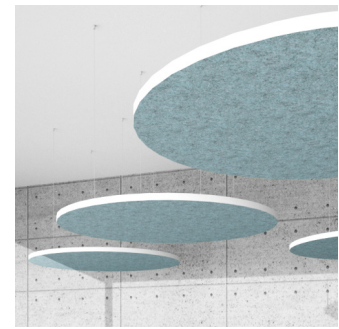

Performance