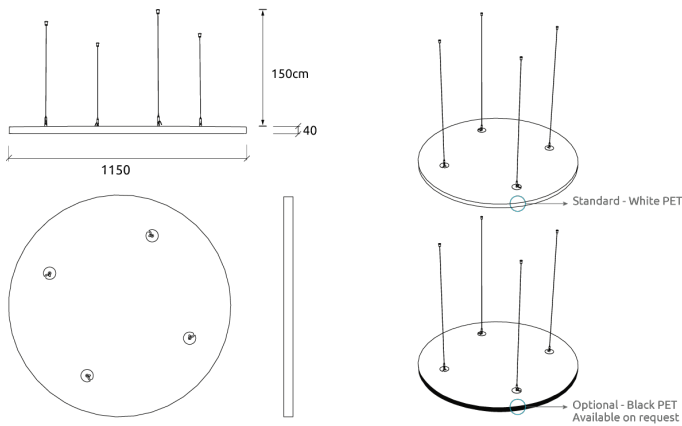

Technical Information

Features

Absorption Range: 350 Hz to 8000 Hz
Acoustic Class: B | (aw) = 0,85
Recycled PET absorption - Class 1 product according to the OEKO-TEX® Standard 100.

This product is available in the following Fire Rates:
FG | Furniture Grade
FR | Fire Rated

PRODUCT COMPOSITION:

Aura F CIR - Cloud | Suede Fabric Finishes (FG):
- Suede Acoustic Fabric
- Sound PET acoustic core - Euro Class B

Aura F CIR - Cloud | Glazed PET Finishes (FR)
- Glazed Sound PET - Euro Class B

Aura F CIR - Cloud | Felted Fabric Finishes (FR)
- Felted Acoustic Fabric
- Sound PET acoustic core - Euro Class B

Installation:
- Ceiling suspension kit included

Compatible with Gripple Angel™ Hanger

Dimensions:

FG - SF | 1150x1150x40mm | 2.14 Kg
FR - GP | 1150x1150x40mm | 2.0 Kg
FR - TT | 1150x1150x40mm | 2.34 Kg