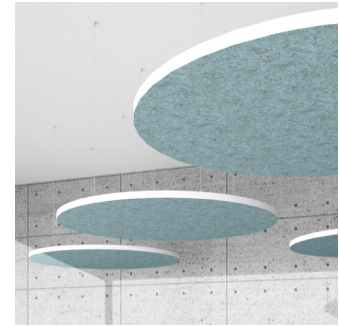

Dimensions:

FG - SF | 1150x1150x40mm | 2.14 Kg
 FR - GP | 1150x1150x40mm | 2.0 Kg
 FR - TT | 1150x1150x40mm | 2.34 Kg

Aura Cloud is a lightweight acoustic panel with impressive performance. Available in both single or multiple-point fully adjustable hanging systems, giving you effortless and fast installation. This cloud is a perfect choice for large open environments that need broadband reverberation time control. Aura Cloud is available in our standard fabric finishes and also in a wide pallet of printed textures that make it a versatile solution, adaptable to any context.

FR | (TT231) Cerulean

FR | (TT232) Crow

Purpose

- RT reduction
- Flutter echo control
- Improving speech intelligibility
- Effective broadband absorption

Recommended for

- Office meeting room
- Conference room
- Open workspace
- Lobbies