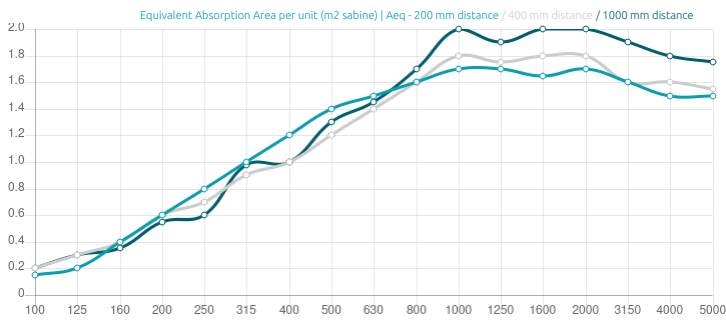

Performance

Technical Information

Features

Absorption Range: 350 Hz to 8000 Hz
 Acoustic Class: B | (aw) = 0,85
 Recycled PET absorption - Class 1 product according to the OEKO-TEX® Standard 100.

This product is available in the following Fire Rates:
 FG | Furniture Grade
 FR | Fire Rated