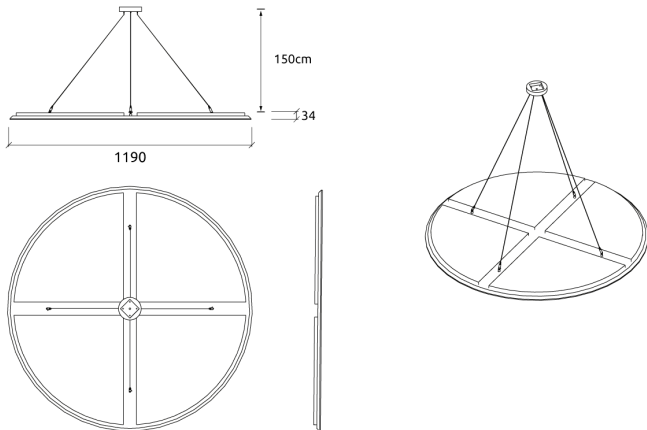

Technical Information

Features

Absorption Range: 350 Hz to 8000 Hz
Acoustic Class: B | (aw) = 0,85

This product is available in the following Fire Rates:
FG | Furniture Grade
FR | Fire Rated
FR | Fire Rated & COVID-19 Safe

PRODUCT COMPOSITION:

Azores | Suede Fabric Finishes (FG)
- Suede Acoustic Fabric
- Marine grade plywood structural frame*
- Sound PET absorption layer

Azores | Felted Fabric Finishes (FR)
- Felted Acoustic Fabric
- Fire retardant HMDF structural frame*
- Sound PET acoustic core - Euro Class B

Azores | Twill Fabric Finish (FR & COVID-19 Safe)
- Twill Acoustic Fabric - COVID-19 Safe
- Fire retardant HMDF structural frame*
- Sound PET absorption layer

The PET core is a material made entirely from recycled PET plastic, that undergoes an environmentally-friendly transformation process into the non-woven acoustic core we use in this panel.

Installation:
- Single Point Fixing System (Cloud SP)**

Azores is suspended with an easily adjustable cable system, that allows to hang the panel up to 1,5m from the ceiling.

*Equipped with four M6 Screw Thread receiver
**Ceiling suspension kit included

Compatible with Gripple Angel TM Hanger

Dimensions:

FG - SF | 1190x1190x34mm | 5.12 Kg
FR - TF | 1190x1190x34mm | 5.12 Kg
FR - TT | 1190x1190x34mm | 5.3 Kg