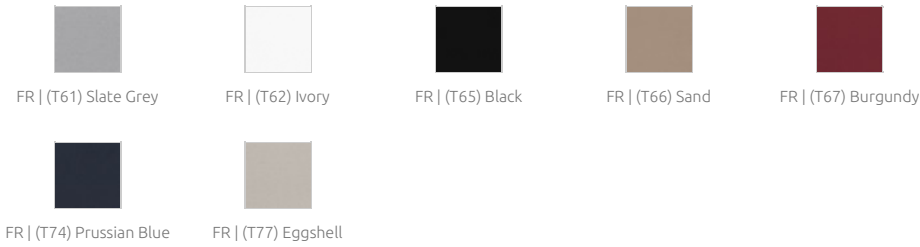

(FR - TF) Twill Fabric Finishes | COVID-19 Safe (cleanable)