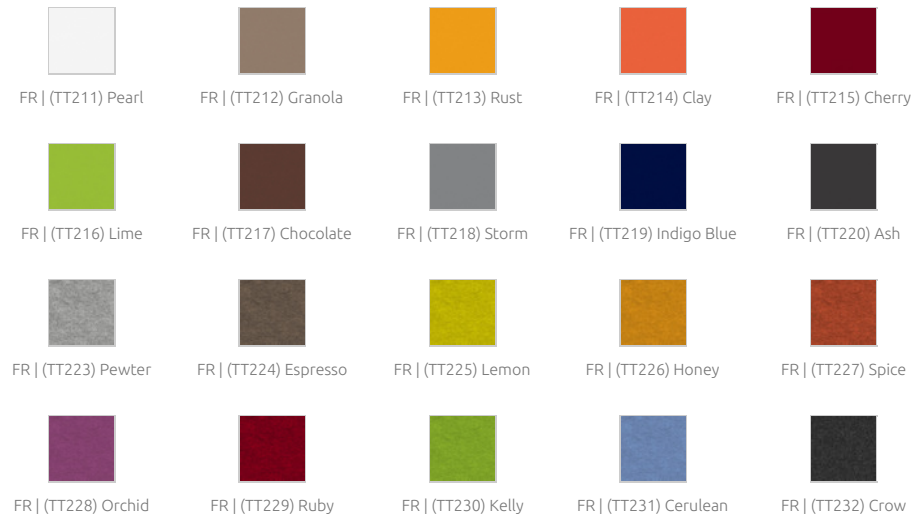

Product finishes

(FG - SF) Suede Fabric Finishes

(FR - TF) Twill Fabric Finishes | COVID-19 Safe (cleanable)

(FR - TT) Felted Fabric Finishes

Purpose

- RT reduction
- Flutter echo control
- Reducing excessive reverberation
- Improving speech intelligibility