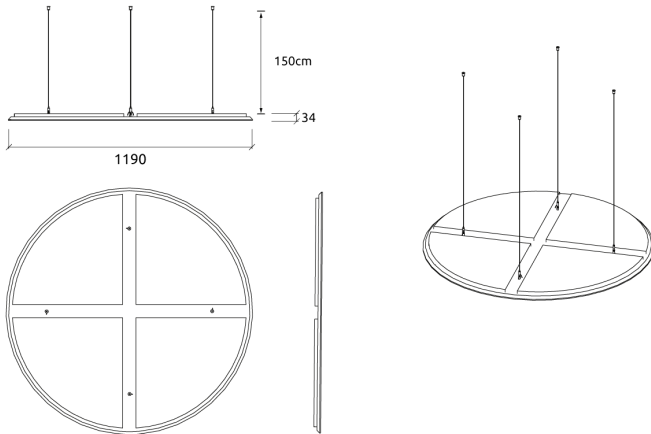

Technical Information

Features

Absorption Range: 350 Hz to 8000 Hz
Acoustic Class: B | (aw) = 0,85

This product is available in the following Fire Rates:
FG | Furniture Grade
FR | Fire Rated
FR | Fire Rated & COVID-19 Safe

PRODUCT COMPOSITION:

Azores | Suede Fabric Finishes (FG)
- Suede Acoustic Fabric
- Marine grade plywood structural frame*
- Sound PET absorption layer

Azores | Felted Fabric Finishes (FR)
- Felted Acoustic Fabric
- Fire retardant HMDF structural frame*
- Sound PET acoustic core - Euro Class B

Azores | Twill Fabric Finish (FR & COVID-19 Safe)
- Twill Acoustic Fabric - COVID-19 Safe
- Fire retardant HMDF structural frame*
- Sound PET absorption layer

The PET core is a material made entirely from recycled PET plastic, that undergoes an environmentally-friendly transformation process into the non-woven acoustic core we use in this panel.

Installation:

- Multiple Point Fixing System (Cloud MP)**

Azores is suspended with an easily adjustable cable system, that allows to hang the panel up to 1,5m from the ceiling.

*Equipped with four M6 Screw Thread receiver
**Ceiling suspension kit included

Compatible with Gripple Angel TM Hanger

Dimensions:

FG - SF | 1190x1190x34mm | 5,12 Kg
FR - TF | 1190x1190x34mm | 5,12 Kg