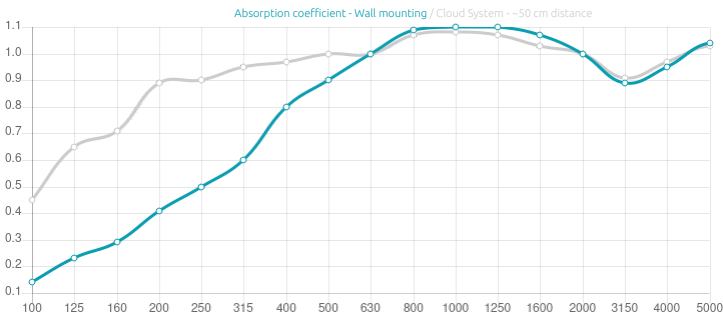

Performance

Technical Information

Features

Absorption Range: 350 Hz to 8000 Hz
Acoustic Class: B | (aw) = 0,85

This product is available in the following Fire Rates:
FG | Furniture Grade
FR | Fire Rated
FR | Fire Rated & COVID-19 Safe