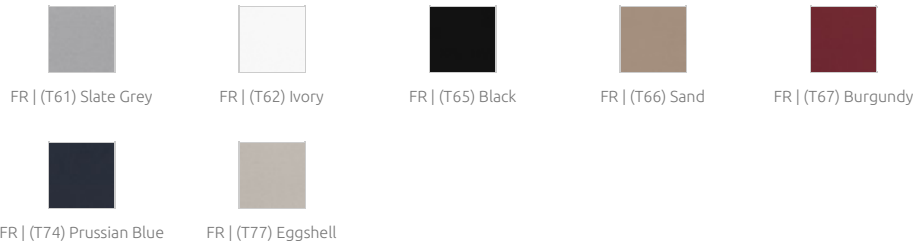

(FR - TF) Twill Fabric Finishes | COVID-19 Safe (cleanable)