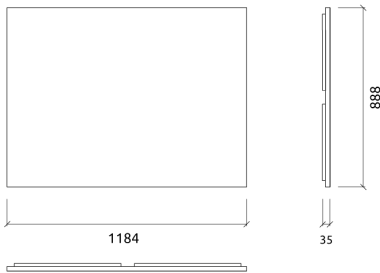

Technical Information

4:3 format

Features

Absorption Range: 350 Hz to 5000 Hz
Acoustic Class: B | (aw) = 0,85
This product is available in the following Fire Rates:
FG | Furniture Grade
FR | Fire Rated

PRODUCT COMPOSITION:

Venice 4:3 | Fire Retardant Acoustic Fabric (FG)
- Fire Retardant Acoustic Fabric
- Marine grade plywood structural frame
- Sound PET acoustic core - Euro Class B

Venice 4:3 | Fire Retardant Acoustic Fabric (FR)
- Fire Retardant Acoustic Fabric
- Marine grade plywood structural frame
- Sound PET acoustic core - Euro Class B

Dimensions:

FG - PF | 1184x888x35mm | 4.5 Kg
FR | 1184x888x35mm | 4.5 Kg