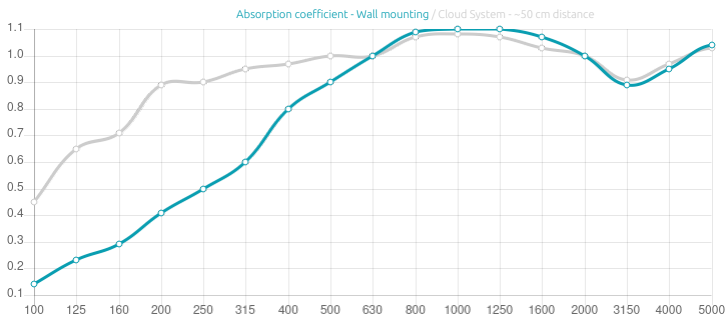

Performance

Technical Information

4:3 format

Features

Absorption Range: 350 Hz to 5000 Hz  
 Acoustic Class: B | (aw) = 0,85  
 This product is available in the following Fire Rates:  
 FG | Furniture Grade  
 FR | Fire Rated