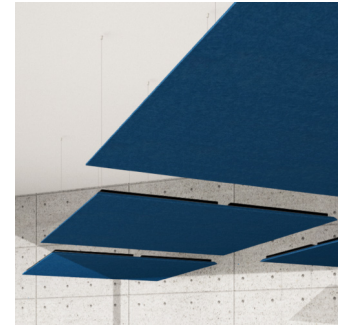

Notice:Compatible with Gripple Angel TM Hanger

Dimensions:

FG - SF | 1190x1190x34mm | 5.0 Kg
FR - TF | 1190x1190x34mm | 5.3 Kg
FR - TT | 1190x1190x34mm | 5.3 Kg

Azores Double SQR cloud is a quality fabric covered panel, designed to improve the acoustics of large open environments. Many spaces such as open offices or restaurants not only have limited wall space, but also benefit largely from treating ceiling reflections. Azores cloud has exceptional performance, especially when spaced from the ceiling, and is available in a large range of fabric finishes.

Product finishes

(FG - SF) Suede Fabric Finishes

(FR - TF) Twill Fabric Finishes | COVID-19 Safe (cleanable)

(FR - TT) Felted Fabric Finishes

Purpose

- RT reduction
- Flutter echo control
- Reducing excessive reverberation
- Improving speech intelligibility