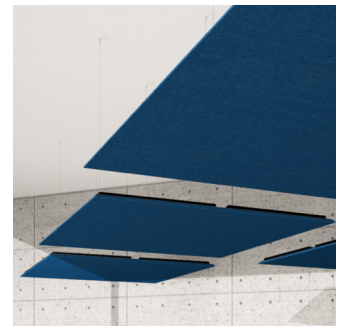

Performance