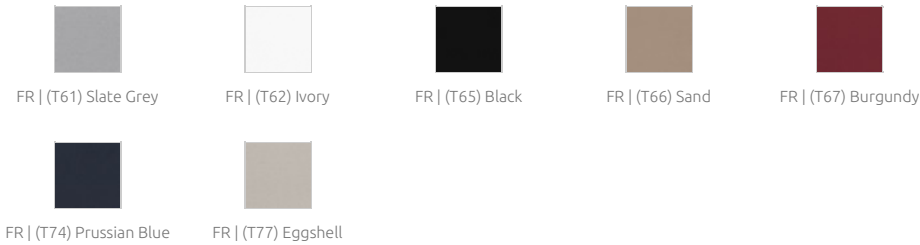

(FR - TF) Twill Fabric Finishes | COVID-19 Safe (cleanable)