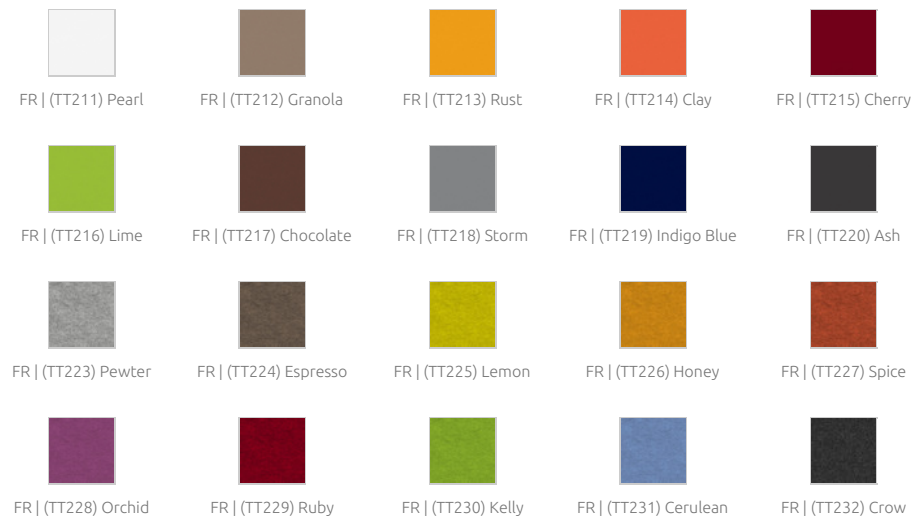

Product finishes

(FG - SF) Suede Fabric Finishes

(FR - TF) Twill Fabric Finishes | COVID-19 Safe (cleanable)

(FR - TT) Felted Fabric Finishes

Purpose

- RT reduction
- Flutter echo control
- Reducing excessive reverberation
- Improving speech intelligibility