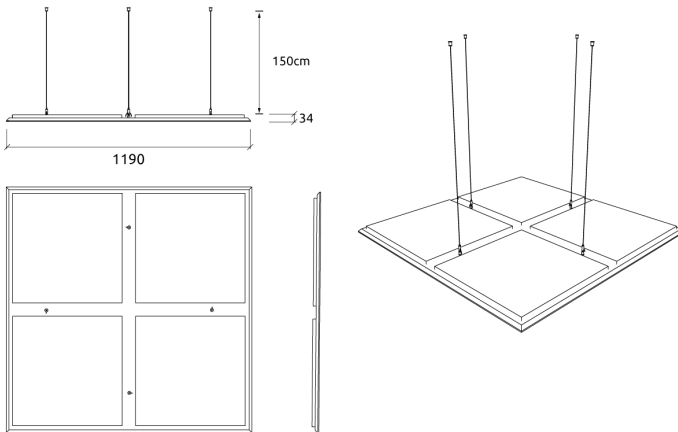

Technical Information

Features

Absorption Range: 350 Hz to 8000 Hz
Acoustic Class: B | (aw) = 0,85

This product is available in the following Fire Rates:
FG | Furniture Grade
FR | Fire Rated
FR | Fire Rated & COVID-19 Safe

PRODUCT COMPOSITION:

Azores | Suede Fabric Finishes (FG)
- Suede Acoustic Fabric
- Marine grade plywood structural frame*
- Sound PET absorption layer

Azores | Felted Fabric Finishes (FR)
- Felted Acoustic Fabric
- Fire retardant HMDF structural frame*
- Sound PET acoustic core - Euro Class B

Azores | Twill Fabric Finish (FR & COVID-19 Safe)
- Twill Acoustic Fabric - COVID-19 Safe
- Fire retardant HMDF structural frame*
- Sound PET absorption layer

The PET core is a material made entirely from recycled PET plastic, that undergoes an environmentally-friendly transformation process into the non-woven acoustic core we use in this panel.

Installation:
- Multiple Point Fixing System (Cloud MP)**

Azores is suspended with an easily adjustable cable system, that allows to hang the panel up to 1,5m from the ceiling.

*Equipped with four M6 Screw Thread receiver
**Ceiling suspension kit included

Notice:Compatible with Gripple Angel TM Hanger

Dimensions:

FG - SF | 1190x1190x34mm | 5.0 Kg
FR - TF | 1190x1190x34mm | 5.3 Kg
FR - TT | 1190x1190x34mm | 5.3 Kg