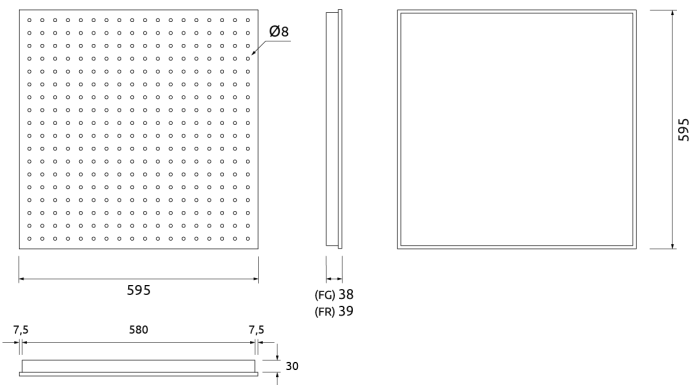

Technical Information

Features

Absorption Range: 350 Hz to 3150 Hz
Acoustic Class: C | (aw) = 0,7

This product is available in the following Fire Rates:

- FG | Furniture Grade
- FR | Fire Rated

PRODUCT COMPOSITION:

Norma 8 SQR | Natural Wood Veneer | Primer Finished HMDF (FG)
- Natural Wood Veneer | Primer Finished HMDF *
- Sound PET acoustic core - Euro Class B

Norma 8 SQR | Natural Wood Veneer | Lacquered Fire retardant HMDF (FR)
- Natural Wood Veneer | Lacquered Fire Retardant HMDF
- Sound PET acoustic core - Euro Class B

* finished with a white or black primer paint that gives it a raw, matte effect.

- Perforated area: 5%

Dimensions:

- FG - PP | 595x595x38mm | 2.8 Kg
- FG - LW | 595x595x38mm | 2.8 Kg
- FG - NW | 595x595x38mm | 2.8 Kg
- FR - LW | 595x595x39mm | 2.8 Kg
- FR - NW | 595x595x39mm | 2.8 Kg
- FR | 595x595x39mm | 2.8 Kg