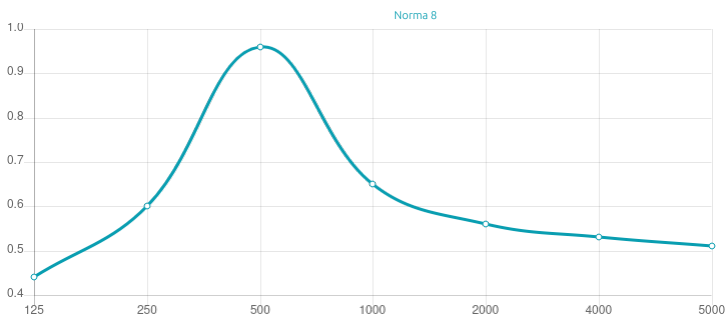

**Performance**

**Technical Information**

**Features**

Absorption Range: 350 Hz to 3150 Hz  
Acoustic Class: C | (aw) = 0,7

This product is available in the following Fire Rates:

- FG | Furniture Grade
- FR | Fire Rated