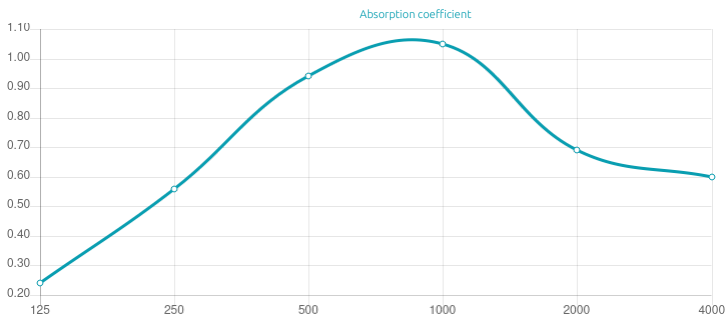

Performance

Technical Information

Features

This product is available in the following Fire Rates:  
 FG | Furniture Grade  
 FR | Fire Rated

PRODUCT COMPOSITION:

- Verona | Natural Wood Veneer | Primer Finished HMDF (FG)  
 - Natural Wood Veneer | Primer Finished HMDF
- Verona | Fire Retardant HMDF | Fire Retardant Melamine Veneer (FR)  
 - Fire Retardant HMDF | Fire Retardant Melamine

Dimensions:

- FG - PP | 1760x1175x12mm | 19.0 Kg
- FG - LW | 1760x1175x12mm | 19.0 Kg
- FG - NW | 1760x1175x12mm | 19.0 Kg
- FR - LW | 1760x1175x12mm | 19.0 Kg
- FR | 1760x1175x12mm | 19.0 Kg
- FR - NW | 1760x1175x12mm | 19.0 Kg