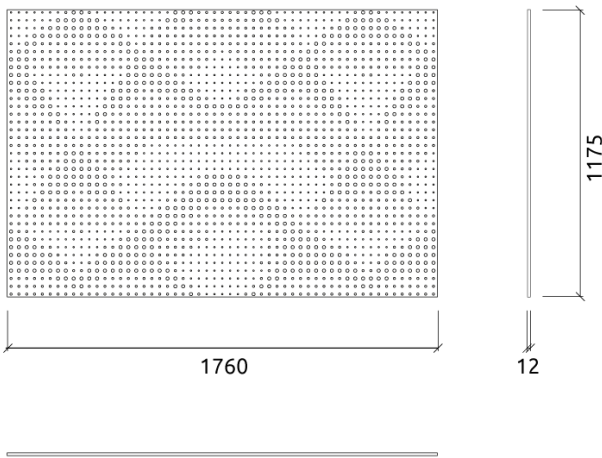

Technical Information

Features

This product is available in the following Fire Rates:
FG | Furniture Grade
FR | Fire Rated

PRODUCT COMPOSITION:

- Verona | Natural Wood Veneer | Primer Finished HMDF (FG)
  - Natural Wood Veneer | Primer Finished HMDF
- Verona | Fire Retardant HMDF | Fire Retardant Melamine Veneer (FR)
  - Fire Retardant HMDF | Fire Retardant Melamine

Dimensions:

- FG - PP | 1760x1175x12mm | 19.0 Kg
- FG - LW | 1760x1175x12mm | 19.0 Kg
- FG - NW | 1760x1175x12mm | 19.0 Kg
- FR - LW | 1760x1175x12mm | 19.0 Kg
- FR | 1760x1175x12mm | 19.0 Kg
- FR - NW | 1760x1175x12mm | 19.0 Kg