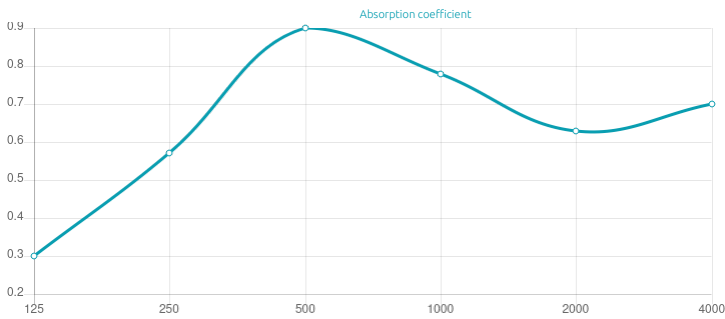

Performance

Technical Information

Features

Type: Absorber
Absorption range: 160Hz to 4000 Hz

Acoustic Class: B | (α_w) = 0,65

Recycled PET absorption - Class 1 product according to the OEKO-TEX® Standard 100.