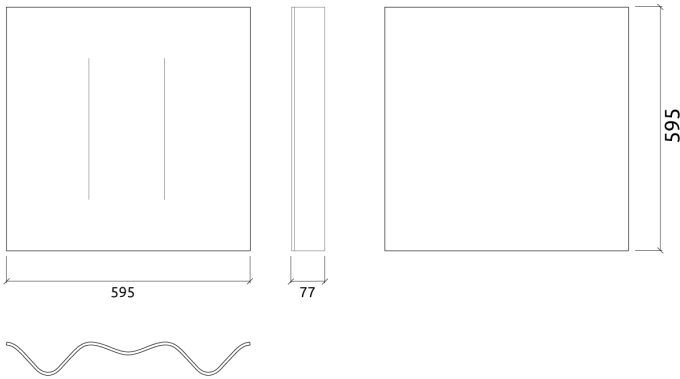

Technical Information

Features

Type: Absorber
Absorption range: 160Hz to 4000 Hz

Acoustic Class: B | (α_w) = 0,65

Recycled PET absorption - Class 1 product according to the OEKO-TEX® Standard 100.

This product is available in the following Fire Rates:
FG | Furniture Grade
FR | Fire Rated

Product Composition

Tejo | Suede Fabric Finishes (FG)
- Suede acoustic fabric
- Sound PET acoustic core - Euro Class B

Tejo | Felted Fabric Finishes (FR)
- Felted acoustic fabric
- Sound PET acoustic core - Euro Class B

Product Dimensions
Tejo - 595x595x77mm

Dimensions:

FG - SF | 595x595x77mm | 0.9 Kg
FR - TT | 595x595x77mm | 1.0 Kg