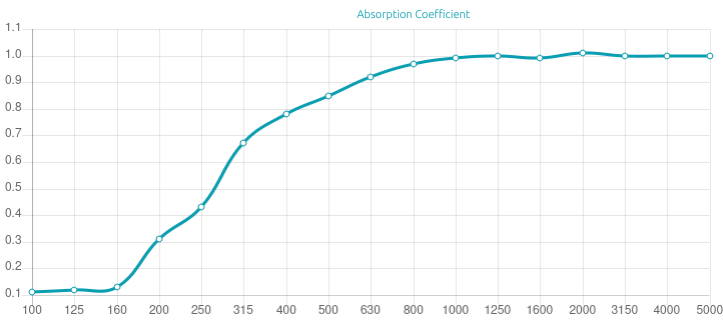

Performance

Technical Information

Features

Absorption Range: 315 Hz to 8000 Hz
 Acoustic Class: A | (aw) = 0,9
 Recycled PET absorption - Class 1 product according to the OEKO-TEX® Standard 100.

This product is available in the following Fire Rates:
 FG | Furniture Grade
 FR | Fire Rated