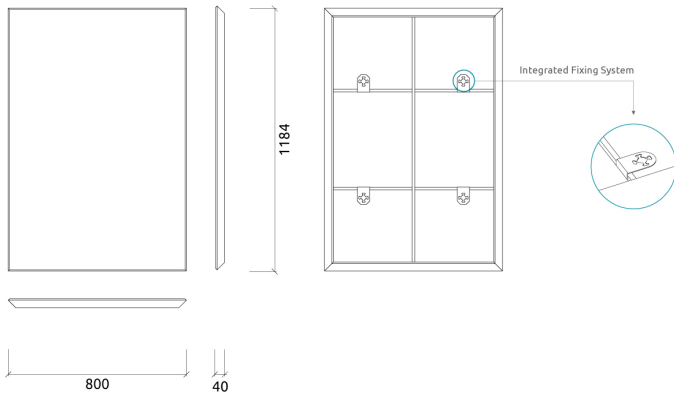

Technical Information

Features

Absorption Range: 315 Hz to 8000 Hz
Acoustic Class: A | (aw) = 0,9
Recycled PET absorption - Class 1 product according to the OEKO-TEX® Standard 100.

This product is available in the following Fire Rates:
FG | Furniture Grade
FR | Fire Rated

PRODUCT COMPOSITION:

Sparta Panelling | Suede Fabric Finishes (FG)
- Suede Acoustic Fabric
- Marine Grade Plywood Structural Frame
- Sound PET acoustic core - Euro Class B

Sparta Panelling | Twill Fabric Finish (FR)
(FR & COVID-19 Safe)
- Twill Acoustic Fabric* | COVID-19 Safe
- Fire Retardant HMDF structural frame
- Sound PET acoustic core - Euro Class B

Sparta Panelling | Felted Fabric Finish (FR)
- Felted Acoustic Fabric
- Fire Retardant HMDF structural frame
- Sound PET acoustic core - Euro Class B

Dimensions:

FG - SF | 800x1184x40mm | 5.07 Kg
FR - TF | 800x1184x40mm | 5.07 Kg
FR - TT | 800x1184x40mm | 5.07 Kg