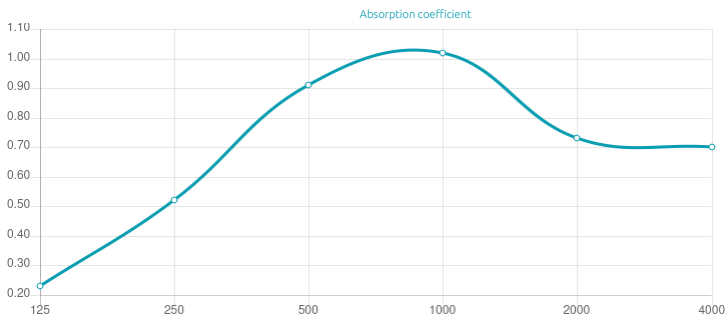

Performance