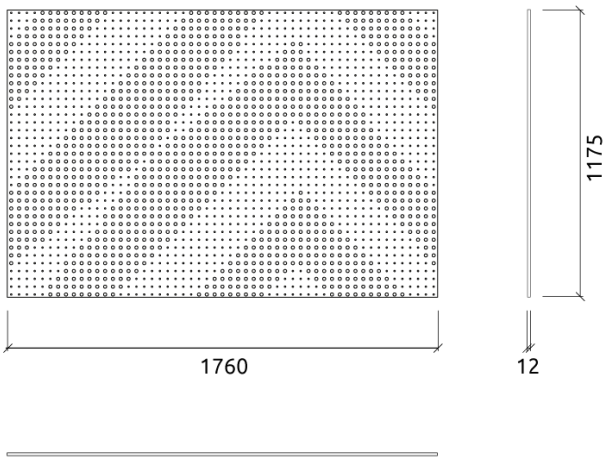

Technical Information

Features

This product is available in the following Fire Rates:
FG | Furniture Grade
FR | Fire Rated

PRODUCT COMPOSITION:

- Merida | Natural Wood Veneer | Primer Finished HMDF (FG)
  - Natural Wood Veneer | Primer Finished HMDF
- Merida | Fire Retardant HMDF | Fire Retardant Melamine Veneer (FR)
  - Fire Retardant HMDF | Fire Retardant Melamine

Dimensions:

- FG - PP | 1760x1175x12mm | 19.0 Kg
- FG - LW | 1760x1175x12mm | 19.0 Kg
- FG - NW | 1760x1175x12mm | 19.0 Kg
- FR - LW | 1760x1175x12mm | 19.0 Kg
- FR | 1760x1175x12mm | 19.0 Kg
- FR - NW | 1760x1175x12mm | 19.0 Kg