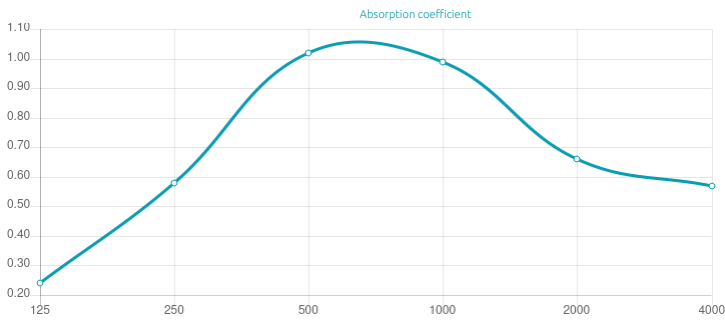

Performance

Technical Information

Features

This product is available in the following Fire Rates:
 FG | Furniture Grade
 FR | Fire Rated

PRODUCT COMPOSITION:

Komodo | Natural Wood Veneer | Primer Finished HMDF (FG)
 - Natural Wood Veneer | Primer Finished HMDF