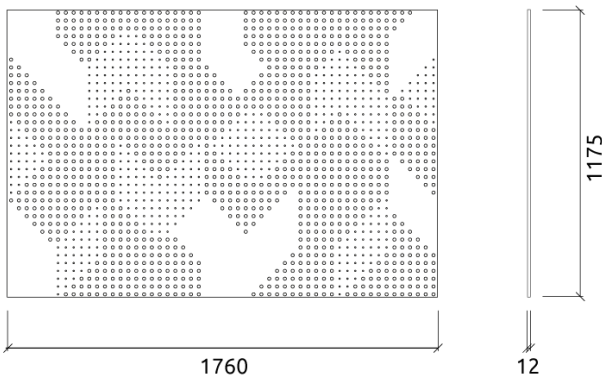

Technical Information

Features

This product is available in the following Fire Rates:
FG | Furniture Grade
FR | Fire Rated

PRODUCT COMPOSITION:

Komodo | Natural Wood Veneer | Primer Finished HMDF (FG)
- Natural Wood Veneer | Primer Finished HMDF

Komodo | Fire Retardant HMDF | Fire Retardant Melamine Veneer (FR)
- Fire Retardant HMDF | Fire Retardant Melamine

Dimensions:

- FG - PP | 1760x1175x12mm | 17.2 Kg
- FG - LW | 1760x1175x12mm | 17.2 Kg
- FG - NW | 1760x1175x12mm | 17.2 Kg
- FR - LW | 1760x1175x12mm | 17.2 Kg
- FR | 1760x1175x12mm | 17.2 Kg
- FR - NW | 1760x1175x12mm | 17.2 Kg