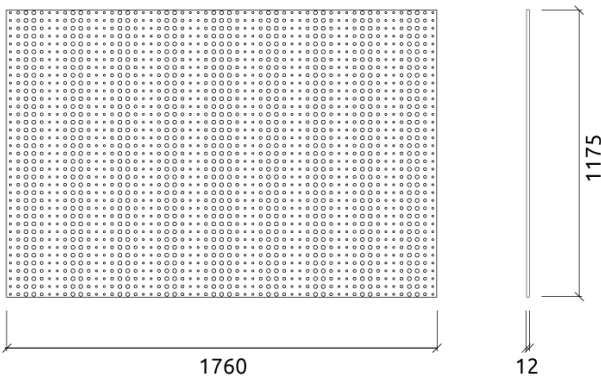

Technical Information

Features

This product is available in the following Fire Rates:
FG | Furniture Grade
FR | Fire Rated

PRODUCT COMPOSITION:

- Kea | Natural Wood Veneer | Primer Finished HMDF (FG)
  - Natural Wood Veneer | Primer Finished HMDF
- Kea | Fire Retardant HMDF | Fire Retardant Melamine Veneer (FR)
  - Fire Retardant HMDF | Fire Retardant Melamine

Dimensions:

- FG - PP | 1760x1175x12mm | 18.6 Kg
- FG - LW | 1760x1175x12mm | 18.6 Kg
- FG - NW | 1760x1175x12mm | 18.6 Kg
- FR - LW | 1760x1175x12mm | 18.6 Kg
- FR | 1760x1175x12mm | 18.6 Kg
- FR - NW | 1760x1175x12mm | 18.6 Kg