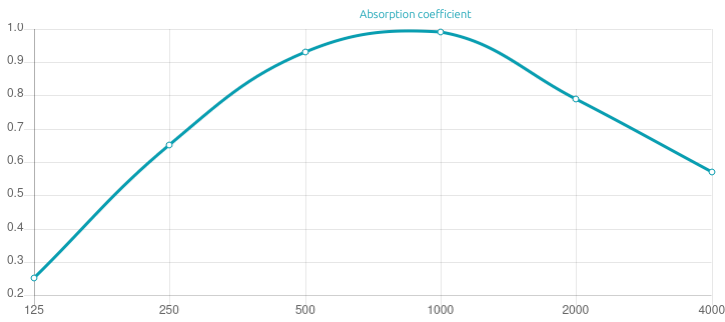

Performance