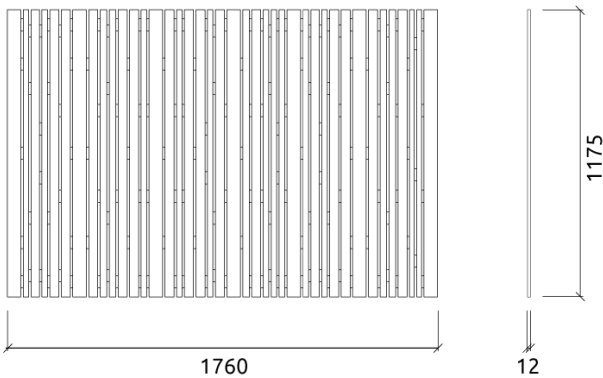

Performance

Technical Information

Features

This product is available in the following Fire Rates:  
 FG | Furniture Grade  
 FR | Fire Rated

PRODUCT COMPOSITION:

Siena | Natural Wood Veneer | Primer Finished HMDF (FG)  
 - Natural Wood Veneer | Primer Finished HMDF

Siena | Fire Retardant HMDF | Fire Retardant Melamine Veneer (FR)  
 - Fire Retardant HMDF | Fire Retardant Melamine

Dimensions:

- FG - PP | 1760x1175x12mm | 15.2 Kg
- FG - LW | 1760x1175x12mm | 15.2 Kg
- FG - NW | 1760x1175x12mm | 15.2 Kg
- FR - LW | 1760x1175x12mm | 15.2 Kg
- FR | 1760x1175x12mm | 15.2 Kg
- FR - NW | 1760x1175x12mm | 15.2 Kg