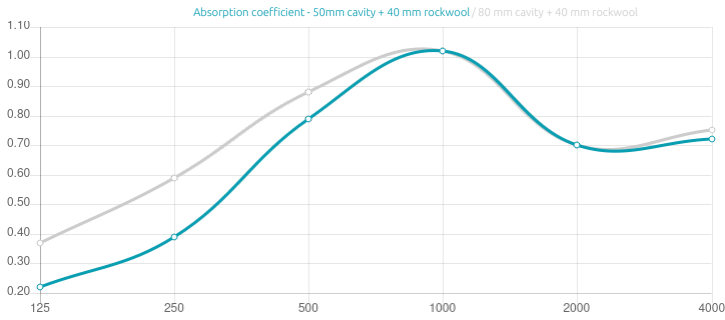

Performance

Technical Information

Features

This product is available in the following Fire Rates:  
 FG | Furniture Grade  
 FR | Fire Rated

PRODUCT COMPOSITION:

Siena | Natural Wood Veneer | Primer Finished HMDF (FG)  
 - Natural Wood Veneer | Primer Finished HMDF

Siena | Fire Retardant HMDF | Fire Retardant Melamine Veneer (FR)  
 - Fire Retardant HMDF | Fire Retardant Melamine

Dimensions:

- FG - PP | 1760x1175x12mm | 15.2 Kg
- FG - LW | 1760x1175x12mm | 15.2 Kg
- FG - NW | 1760x1175x12mm | 15.2 Kg
- FR - LW | 1760x1175x12mm | 15.2 Kg
- FR | 1760x1175x12mm | 15.2 Kg
- FR - NW | 1760x1175x12mm | 15.2 Kg