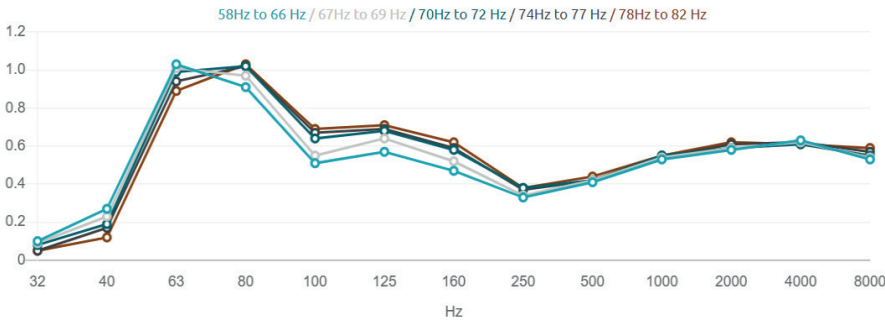

### Corner Bass Trap Performance

\* Ceiling height from 2,7 to 3m

- 6 to 8 dB reduction ( Loss )
- 4 to 6 dB reduction ( Loss )
- 3 to 4 dB reduction ( Loss )
- 2 to 3 dB reduction ( Loss )