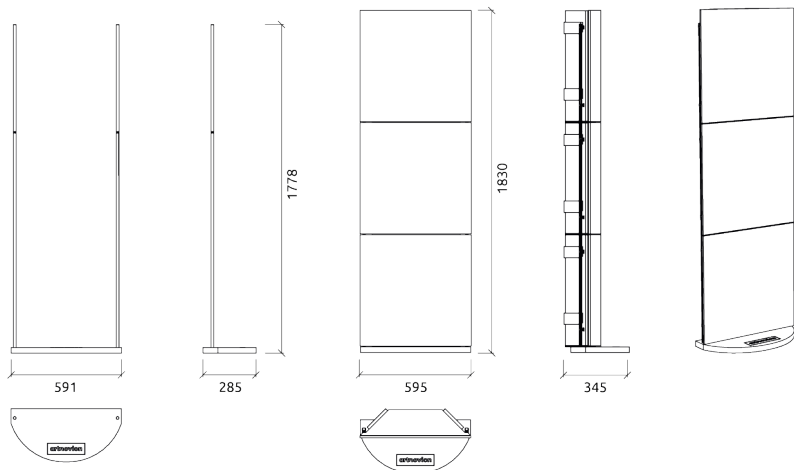

### Corner Bass Trap Performance

\* Ceiling height from 2,7 to 3m

- 6 to 8 dB reduction ( Loss )
- 4 to 6 dB reduction ( Loss )
- 3 to 4 dB reduction ( Loss )
- 2 to 3 dB reduction ( Loss )

### Features

Each Kit contains 1 Mobile Wall and 3 units of Orion - Bass Trap Corner.

Structure materials:

- Marine grade plywood
- Inox tube

Panel materials:

- Lacquered & Natural Wood
- Marine grade plywood frame
- Tuneable diaphragmatic membranes (TPDA)
- High performance porous absorber core (VABT)

### Dimensions:

Orion Bass Trap Corner | 595x595x213mm  
Orion Mobile Wall Kit | 595x1830x345mm

**Technical Information**

**Specifications**

COMPONENTS

QTY/UNIT	1x	3x
QTY/BOX	1x	3x

**Finishes**  
Panel:

FG | (L01) Blanc

FG | (L02) Noir

FG | (W02) Maroon

**Finishes**  
Base:

FG | (L11) Raw White

FG | (L12) Raw Black

QTY/UNIT	9x	12x	12x	2x	2x	2x
QTY/BOX	9x	12x	12x	2x	2x	2x

Dimensions: 575mm, 1170mm