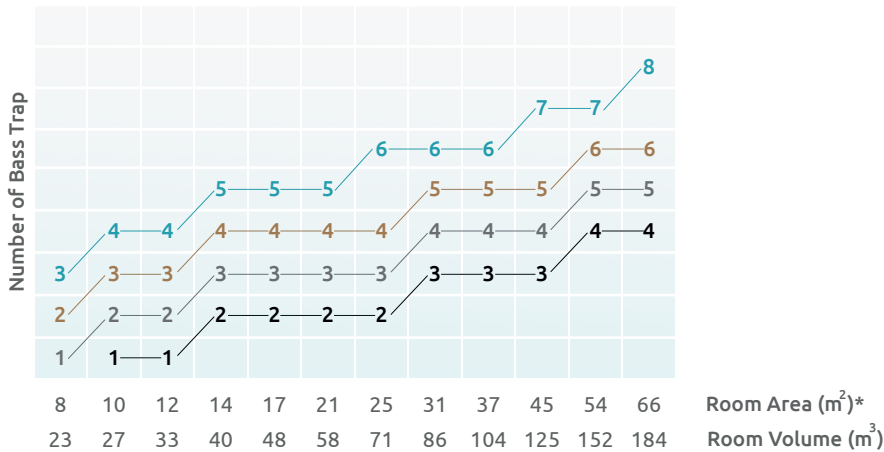

Installing our tuneable membrane bass traps on this freestanding support allows you to place the products exactly where you need them, when you need them.

Artnovion Patent P. ( Acoustic panel with Tube Fixing System)

### Performance

### Corner Bass Trap Performance

\* Ceiling height from 2,7 to 3m

- 6 to 8 dB reduction ( Loss )
- 4 to 6 dB reduction ( Loss )
- 3 to 4 dB reduction ( Loss )
- 2 to 3 dB reduction ( Loss )