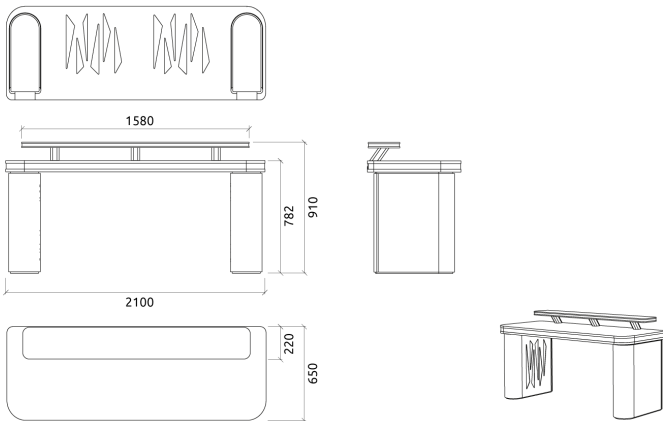

Performance

Technical Information

Features

Type:
Studio desk

Recommended for:
Studios | Recording rooms

Dimensions:

2100x700x910mm | 95.0 Kg

Vector Desk is a brand-new addition to the Artnovion acoustic furniture range, a range in high demand from our clients. Due to the calibrated combination of foam densities in its core, that balance the reverberation response of your room, The Vector Desk is perfect for long sessions of mixing and recording. The Vector Desk was designed with an ergonomic shape, an upper area for your screen, and a lower and broad area for the keyboard and mixing gear, with complete design customisation of the wood, fabric and trim finishes.