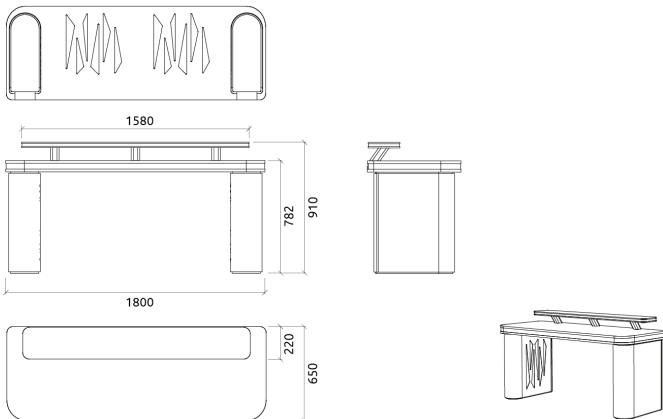

Performance

Jan Morel

Technical Information

Features

Type:
Studio desk

Recommended for:
Studios | Recording rooms

Dimensions:

1800x650x910mm | 80.0 Kg

Vector Desk is a brand-new addition to the Artnovion acoustic furniture range, a range in high demand from our clients. Due to the calibrated combination of foam densities in its core, that balance the reverberation response of your room, The Vector Desk is perfect for long sessions of mixing and recording. The Vector Desk was designed with an ergonomic shape, an upper area for your screen, and a lower and broad area for the keyboard and mixing gear, with complete design customisation of the wood, fabric and trim finishes.