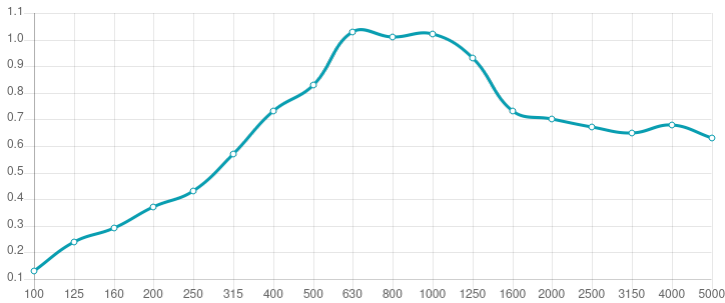

Performance

Technical Information

Features

Type:  
Acoustic Absorber  
Absorption range: 250 Hz to 4000 Hz

Acoustic Class: C | ( $\alpha_w$ ) = 0,75

Available fire rates:  
FG | Furniture Grade

Materials:  
- Natural wood | Lacquered HMDF  
- Marine grade plywood structural frame  
- Calibrated cell acoustic foam

Dimensions:  
Vector - Absorber  
- 595x595x58mm  
- Equipped with four M6 Screw Thread receiver

Vector Doble - Absorber  
- 595x1190x58mm  
- Equipped with six M6 Screw Thread receiver

Dimensions:

595x595x58mm | 1,84 Kg