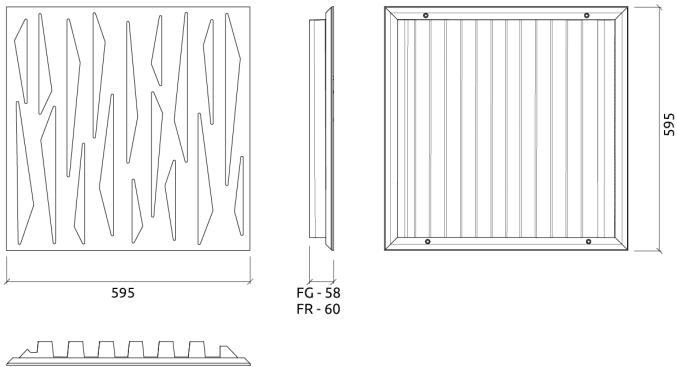

Technical Information

Features

Type:
Acoustic Absorber
Absorption range: 250 Hz to 4000 Hz

Acoustic Class: C | (α_w) = 0,75

Available fire rates:
FG | Furniture Grade

Materials:
- Natural wood | Lacquered HMDF
- Marine grade plywood structural frame
- Calibrated cell acoustic foam

Dimensions:
Vector - Absorber
- 595x595x58mm
- Equipped with four M6 Screw Thread receiver

Vector Doble - Absorber
- 595x1190x58mm
- Equipped with six M6 Screw Thread receiver

Dimensions:

595x595x58mm | 1,84 Kg