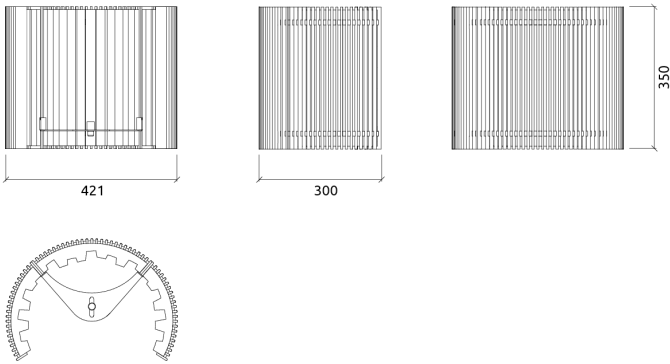

Performance

Technical Information

Features

Dimensions:

FG | 421x350x300mm | 1.68 Kg

Product finishes

(FG) Product Fire Grade - Furniture Grade

FG | (W03) Wenge