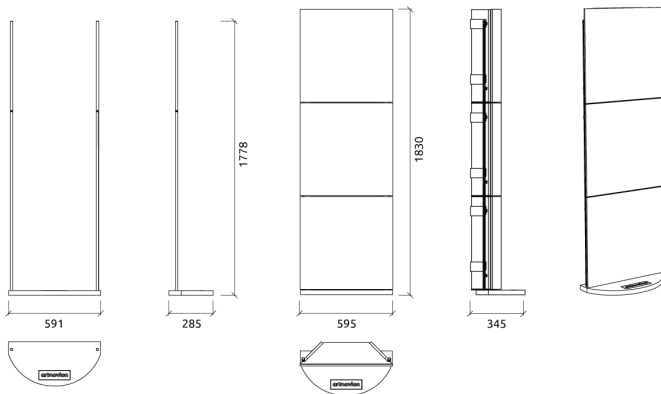

Performance

Technical Information

Features

Based upon our patented Fixart Tube system, this kit allows you to adapt a selection of our absorber into mobile walls. Perfect for enthusiasts who want a continuous theme with their walls. With an easy mounting system, the Fixart tube kit is perfect for dual-purpose rooms, configurable auditoriums or creating an artificial wall to your Home.