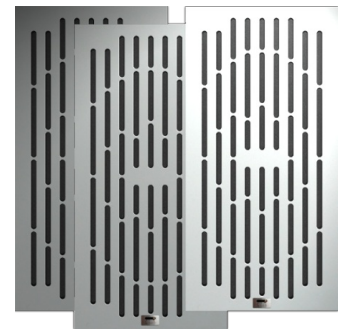

Features

Type: Tuneable Absorber
- Tuneable Mid-Low | Mid | Mid-High absorption, ranging to 100% reflection.

Absorption range: 125 Hz to 6000 Hz

Acoustic Class: B | (α_w) = 0,75

Available fire rates:
FG | Furniture Grade

Material:
- Natural Wood veneer | Lacquered HMDF
- Marine grade plywood structural frame
- Marine grade plywood structural frame
- Calibrated cell acoustic foam

Dimensions:
- 595x1190x65mm

Six M6 Screw Thread receiver included on each panel.

Tuneable to target Mid-Low | Mid | Mid-High Frequency

Dimensions:

FG - LW | 595x1190x62mm | 6.58 Kg
FG - NW | 595x1190x62mm | 6.22 Kg