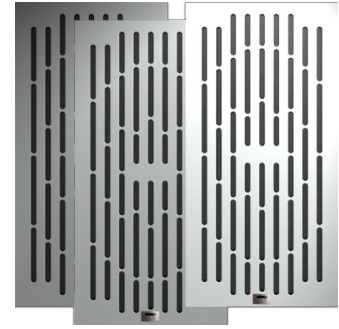

Skyros - Tuneable Absorber

Skyros is a flagship product for the professional audio market, used solely for the treatment of Mid and high frequencies in a room.

Skyros' unique technology allows adjustment to target a specific range of mid and high frequencies, from 125Hz to 6000Hz. For a more efficient acoustical treatment we recommend installing on the walls.

With a simple and timeless design, Skyros comes with a fabric or Wood finish available in different colours and adjustable to your unique preferences and environment.

Product finishes

(FG - LW) Lacquered Wood Finishes

(FG - NW) Natural Wood Finishes

Skyros W - Tuneable Absorber

Tuneable Absorber

Purpose

- First reflection control
- RT reduction
- Extended mid-low frequency absorption
- Reducing excessive reverberation

Recommended for

- Control Room
- Recording Room
- Home Studio
- Broadcast Studio
- Vocal Booth

Fixing Systems

Wall

+ FixArt Clip

+ FixArt - Tube

Add-ons

+ FixArt Connect