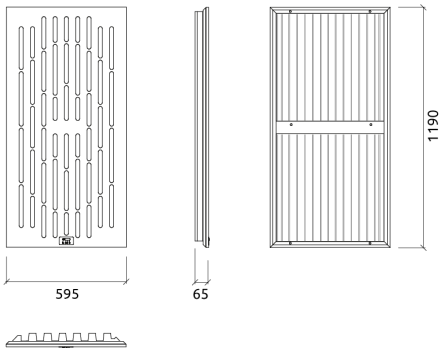

Features

Type: Tuneable Absorber
- Tuneable Mid-Low | Mid | Mid-High absorption, ranging to 100% reflection.

Absorption range: 125 Hz to 6000 Hz

Acoustic Class: B | (α_w) = 0,75

Available fire rates:
FG | Furniture Grade

Material:
- Natural Wood veneer | Lacquered HMDF
- Marine grade plywood structural frame
- Marine grade plywood structural frame
- Calibrated cell acoustic foam

Dimensions:
- 595x1190x65mm

Six M6 Screw Thread receiver included on each panel.

Tuneable to target Mid-Low | Mid | Mid-High Frequency

Dimensions:

FG - LW | 595x1190x62mm | 6.58 Kg
FG - NW | 595x1190x62mm | 6.22 Kg