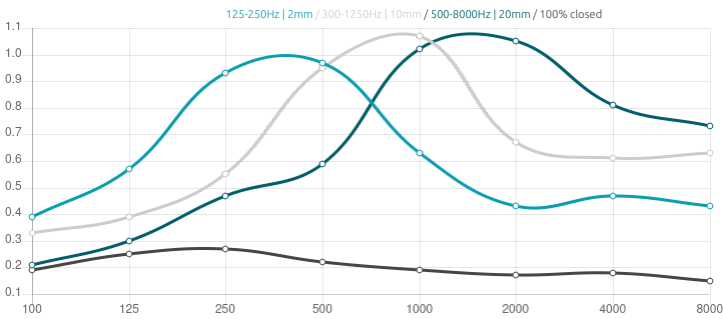

Performance

Technical Information

Features

Type: Tuneable Absorber  
 - Tuneable Mid-Low | Mid | Mid-High absorption, ranging to 100% reflection.

Absorption range: 125 Hz to 6000 Hz

Acoustic Class: B | ( $\alpha_w$ ) = 0,75

Dimensions:  
 - 595x1190x65mm

Six M6 Screw Thread receiver included on each panel.

Tuneable to target Mid-Low | Mid | Mid-High Frequency

Dimensions:

FG - LW | 595x1190x62mm | 6.58 Kg  
 FG - NW | 595x1190x62mm | 6.22 Kg