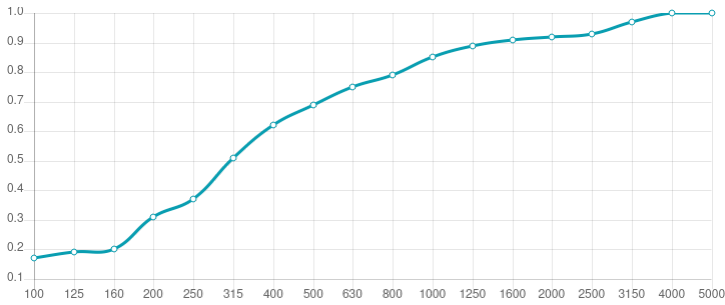

Performance

Technical Information

Features

Type:
Absorber

Absorption range: 315 Hz to 8000 Hz

Acoustic Class: B | (α_w) = 0,80

Available fire rates:
FG | Furniture Grade

Material:
- Acoustic fabric
- Calibrated cell acoustic foam

Dimensions:

FG - SF | 555x555x30mm | 0.34 Kg

Myriad is an acoustic absorber panel, designed for rooms that require a simple and efficient solution for reverberation control. Made from high performance acoustic foam, covered with a premium acoustic fabric, Myriad excels in the high frequency range. Myriad unleashes its design potential when combining colours, allowing you to create beautiful designs and your own personalised patterns. Myriad is very easy to install, with a self-adhesive backing. In minutes you can have your room acoustically treated and ready to use.