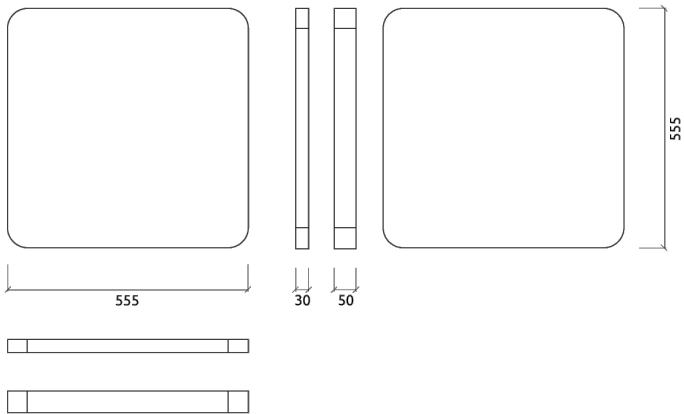

Technical Information

Features

Type:
Absorber

Absorption range: 315 Hz to 8000 Hz

Acoustic Class: B | (α_w) = 0,80

Available fire rates:
FG | Furniture Grade

Material:
- Acoustic fabric
- Calibrated cell acoustic foam

Dimensions:

FG - SF | 555x555x30mm | 0.34 Kg