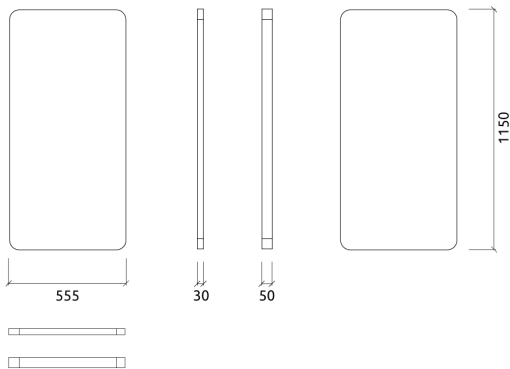

Performance

Technical Information

Features

Type:
Absorber

Absorption range: 315 Hz to 8000 Hz

Acoustic Class: B | (α_w) = 0,80

Available fire rates:
FG | Furniture Grade

Material:
- Acoustic fabric
- Calibrated cell acoustic foam

Dimensions:

FG - SF | 555x1150x50mm | 1.06 Kg

Myriad is an acoustic absorber panel, designed for rooms that require a simple and efficient solution for reverberation control. Made from high performance acoustic foam, covered with a premium acoustic fabric, Myriad excels in the high frequency range. Myriad unleashes its design potential when combining colours, allowing you to create beautiful designs and your own personalised patterns. Myriad is very easy to install, with a self-adhesive backing. In minutes you can have your room acoustically treated and ready to use.