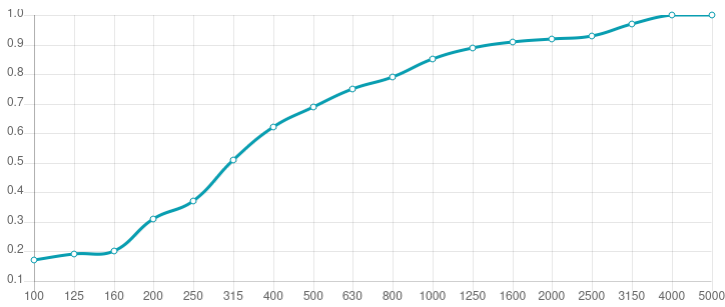

Performance

Technical Information

Features

Type:
Absorber

Absorption range: 315 Hz to 8000 Hz

Acoustic Class: B | (α_w) = 0,80

Available fire rates:
FG | Furniture Grade

Material:
- Acoustic fabric
- Calibrated cell acoustic foam

Dimensions:

FG - SF | 555x1150x50mm | 1.06 Kg

Myriad is an acoustic absorber panel, designed for rooms that require a simple and efficient solution for reverberation control. Made from high performance acoustic foam, covered with a premium acoustic fabric, Myriad excels in the high frequency range. Myriad unleashes its design potential when combining colours, allowing you to create beautiful designs and your own personalised patterns. Myriad is very easy to install, with a self-adhesive backing. In minutes you can have your room acoustically treated and ready to use.