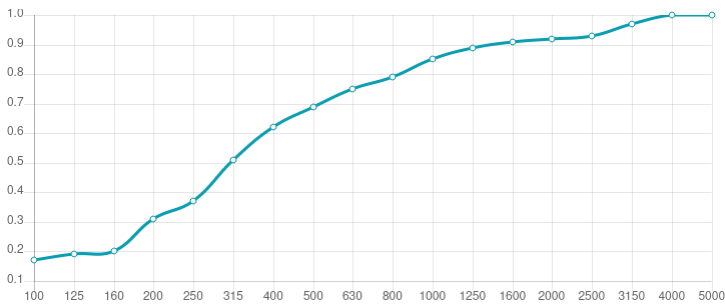

Performance

Technical Information

Features

Type:
Absorber

Absorption range: 315 Hz to 8000 Hz

Acoustic Class: B | (α_w) = 0,80

Available fire rates:
FG | Furniture Grade

Material:
- Acoustic fabric
- Calibrated cell acoustic foam

Dimensions:

FG - SF | 555x1150x30mm | 0.64 Kg

Myriad is an acoustic absorber panel, designed for rooms that require a simple and efficient solution for reverberation control. Made from high performance acoustic foam, covered with a premium acoustic fabric, Myriad excels in the high frequency range. Myriad unleashes its design potential when combining colours, allowing you to create beautiful designs and your own personalised patterns. Myriad is very easy to install, with a self-adhesive backing. In minutes you can have your room acoustically treated and ready to use.