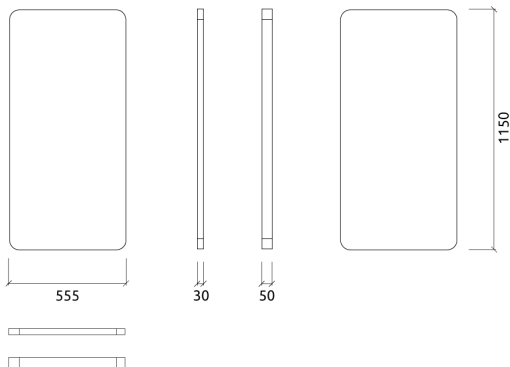

Technical Information

Features

Type:
Absorber

Absorption range: 315 Hz to 8000 Hz

Acoustic Class: B | (α_w) = 0,80

Available fire rates:
FG | Furniture Grade

Material:
- Acoustic fabric
- Calibrated cell acoustic foam

Dimensions:

FG - SF | 555x1150x30mm | 0.64 Kg