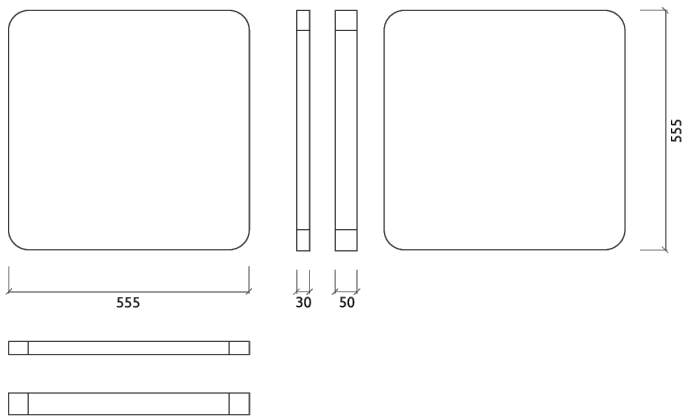

Technical Information

Features

Type:
Absorber

Absorption range: 315 Hz to 8000 Hz

Acoustic Class: B | (α_w) = 0,80

Available fire rates:
FG | Furniture Grade

Material:
- Acoustic fabric
- Calibrated cell acoustic foam

Dimensions:

FG - SF | 555x555x50mm | 0.5 Kg