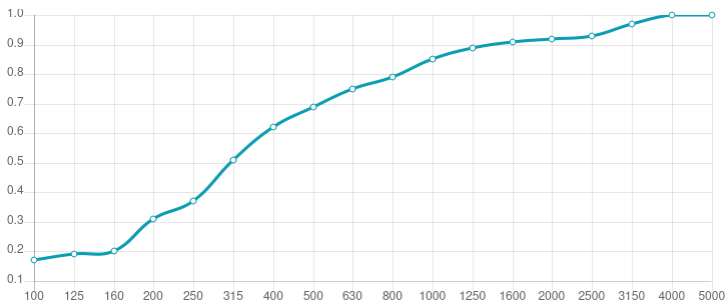

Performance

Technical Information

Features

Type:
Absorber

Absorption range: 315 Hz to 8000 Hz

Acoustic Class: B | (α_w) = 0,80

Available fire rates:
FG | Furniture Grade

Material:
- Acoustic fabric
- Calibrated cell acoustic foam

Dimensions:

FG - SF | 555x555x50mm | 0.5 Kg

Myriad is an acoustic absorber panel, designed for rooms that require a simple and efficient solution for reverberation control. Made from high performance acoustic foam, covered with a premium acoustic fabric, Myriad excels in the high frequency range. Myriad unleashes its design potential when combining colours, allowing you to create beautiful designs and your own personalised patterns. Myriad is very easy to install, with a self-adhesive backing. In minutes you can have your room acoustically treated and ready to use.