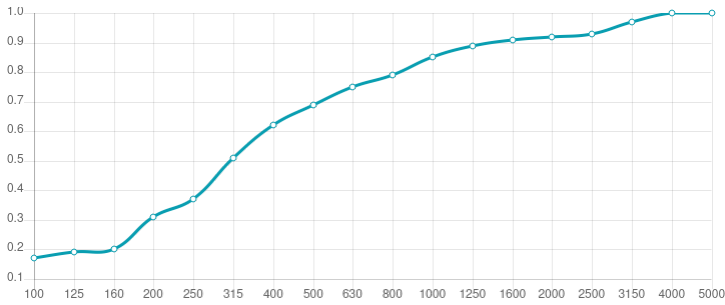

Performance

Technical Information

Features

Type:
Absorber

Absorption range: 315 Hz to 8000 Hz

Acoustic Class: B | (α_w) = 0,80

Available fire rates:
FG | Furniture Grade

Material:
- Acoustic fabric
- Calibrated cell acoustic foam

Dimensions:

FG - SF | 555x257x50mm | 0.24 Kg

Myriad is an acoustic absorber panel, designed for rooms that require a simple and efficient solution for reverberation control. Made from high performance acoustic foam, covered with a premium acoustic fabric, Myriad excels in the high frequency range. Myriad unleashes its design potential when combining colours, allowing you to create beautiful designs and your own personalised patterns. Myriad is very easy to install, with a self-adhesive backing. In minutes you can have your room acoustically treated and ready to use.