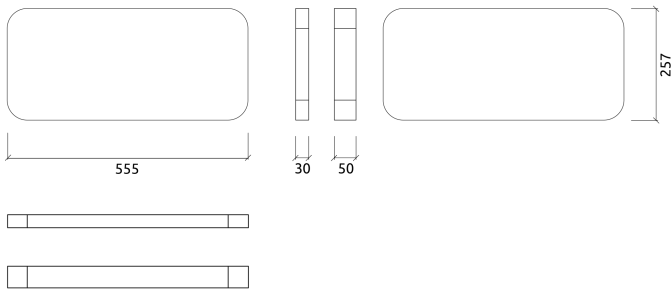

Technical Information

Features

Type:
Absorber

Absorption range: 315 Hz to 8000 Hz

Acoustic Class: B | (α_w) = 0,80

Available fire rates:
FG | Furniture Grade

Material:
- Acoustic fabric
- Calibrated cell acoustic foam

Dimensions:

FG - SF | 555x257x50mm | 0.24 Kg