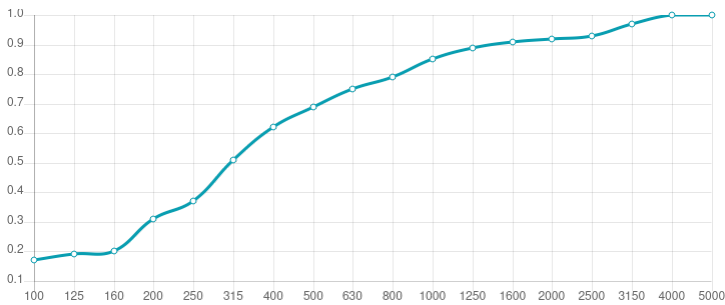

Performance

Technical Information

Features

Type:
Absorber

Absorption range: 315 Hz to 8000 Hz

Acoustic Class: B | (α_w) = 0,80

Available fire rate:
FG | Furniture Grade

Material:
- Acoustic fabric
- Calibrated cell acoustic foam

Dimensions:

FG - SF | 257x257x50mm | 0,1 Kg

Myriad is an acoustic absorber panel, designed for rooms that require a simple and efficient solution for reverberation control. Made from high performance acoustic foam, covered with a premium acoustic fabric, Myriad excels in the high frequency range. Myriad unleashes its design potential when combining colours, allowing you to create beautiful designs and your own personalised patterns. Myriad is very easy to install, with a self-adhesive backing. In minutes you can have your room acoustically treated and ready to use.