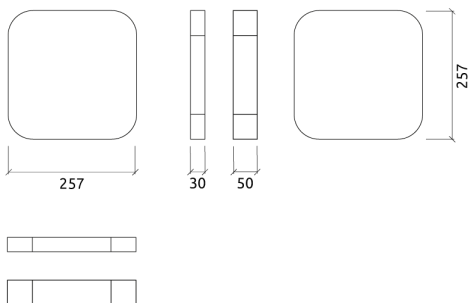

Technical Information

Features

Type:
Absorber

Absorption range: 315 Hz to 8000 Hz

Acoustic Class: B | (α_w) = 0,80

Available fire rate:
FG | Furniture Grade

Material:
- Acoustic fabric
- Calibrated cell acoustic foam

Dimensions:

FG - SF | 257x257x50mm | 0,1 Kg