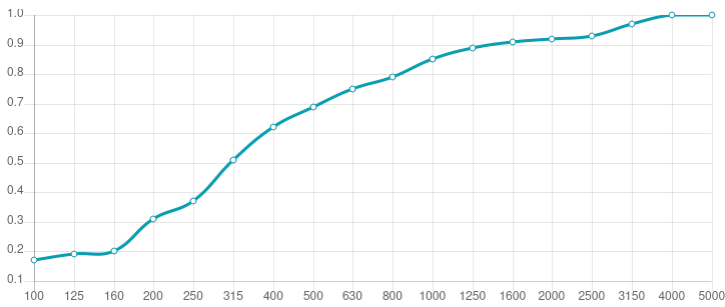

Performance

Technical Information

Features

Type:
Absorber

Absorption range: 315 Hz to 8000 Hz

Acoustic Class: B | (α_w) = 0,80

Available fire rates:
FG | Furniture Grade

Material:
- Acoustic fabric
- Calibrated cell acoustic foam

Dimensions:

FG - SF | 555x257x30mm | 0.16 Kg

Myriad is an acoustic absorber panel, designed for rooms that require a simple and efficient solution for reverberation control. Made from high performance acoustic foam, covered with a premium acoustic fabric, Myriad excels in the high frequency range. Myriad unleashes its design potential when combining colours, allowing you to create beautiful designs and your own personalised patterns. Myriad is very easy to install, with a self-adhesive backing. In minutes you can have your room acoustically treated and ready to use.