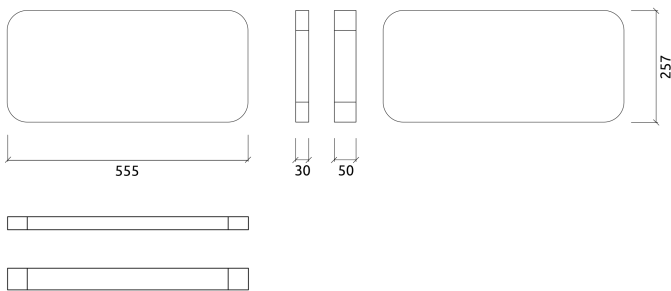

Performance

Technical Information

Features

Type:
Absorber

Absorption range: 315 Hz to 8000 Hz

Acoustic Class: B | (α_w) = 0,80

Available fire rates:
FG | Furniture Grade

Material:
- Acoustic fabric
- Calibrated cell acoustic foam

Dimensions:

FG - SF | 555x257x30mm | 0.16 Kg

Myriad is an acoustic absorber panel, designed for rooms that require a simple and efficient solution for reverberation control. Made from high performance acoustic foam, covered with a premium acoustic fabric, Myriad excels in the high frequency range. Myriad unleashes its design potential when combining colours, allowing you to create beautiful designs and your own personalised patterns. Myriad is very easy to install, with a self-adhesive backing. In minutes you can have your room acoustically treated and ready to use.