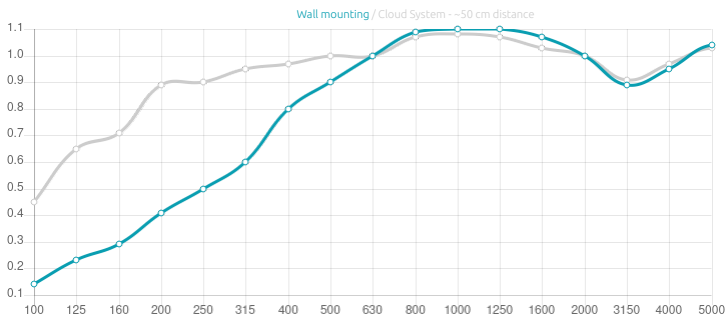

Performance

Technical Information

Features

Absorption Range: 350 Hz to 8000 Hz
Acoustic Class: B | (aw) = 0,85

This product is available in the following Fire Rates:
FG | Furniture Grade
FR | Fire Rated

PRODUCT COMPOSITION: