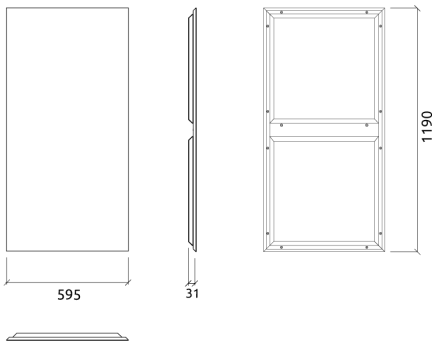

Technical Information

Features

Absorption Range: 350 Hz to 8000 Hz
Acoustic Class: B | (aw) = 0,85

This product is available in the following Fire Rates:
FG | Furniture Grade
FR | Fire Rated

PRODUCT COMPOSITION:

- Azores Med | Fire Retardant Bioactive Acoustic Fabric(FG)
- Fire Retardant Bioactive Acoustic Fabric
- Marine-grade Plywood Structural Frame
- Sound PET acoustic core - Euro Class B

- Azores Med | Fire Retardant Bioactive Acoustic Fabric(FR)
- Fire Retardant Bioactive Acoustic fabric
- Fire Retardant HMDF Structural Frame
- Sound PET acoustic core - Euro Class B

Dimensions:

FG - TB | 595x1190x31mm | 3.6 Kg
FR - TB | 595x1190x31mm | 3.6 Kg