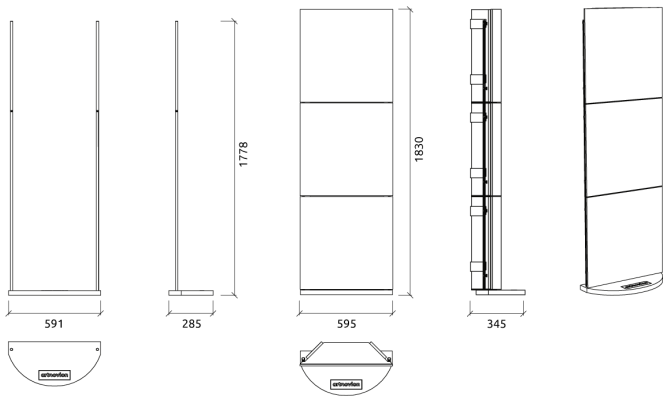

Performance

Technical Information

Features

Based upon our patented Fixart Tube system, this kit allows you to adapt a selection of our absorber into mobile walls. Perfect for enthusiasts who want a continuous theme with their walls. With an easy mounting system, the Fixart tube kit is perfect for dual-purpose rooms, configurable auditoriums or creating an artificial wall to your Home.