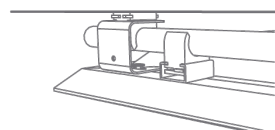

FixArt Tube Lock

Fixing Systems

RESIDENTIAL & Hi Fi
PRO AUDIO & STUDIO
ARCHITECTURE & ENGINEERING

Specifications

FixArt Tube Lock

Safety is a core value at Artnovion. With this in mind, we designed the FixArt Tube Lock. FixArt Tube Lock is a security device, to be used with FixArt Tube for ceiling installation. It is crucial to use this device on ceiling installation, due to effects of temperature variations on the FixArt Tube clips. The FixArt Tube Lock is very simple to install, and facilitates installing other features, such as cover plates to hide the panels' fixing system.