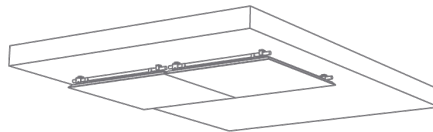

FixArt Tube Lock

Fixing Systems

RESIDENTIAL & Hi Fi
PRO AUDIO & STUDIO
ARCHITECTURE & ENGINEERING

Specifications

FixArt Tube Lock

Safety is a core value at Artnovion. With this in mind, we designed the FixArt Tube Lock. FixArt Tube Lock is a security device, to be used with FixArt Tube for ceiling installation. It is crucial to use this device on ceiling installation, due to effects of temperature variations on the FixArt Tube clips. The FixArt Tube Lock is very simple to install, and facilitates installing other features, such as cover plates to hide the panels' fixing system.

Description

FixArt Tube ceiling Lock:
- 64 Locks per box + 64 screws
- Installs 32 standard panels or 16 Doble panels

hello@artnovion.com
www.artnovion.com