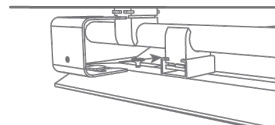

FixArt Tube Lock

Fixing Systems

RESIDENTIAL & Hi Fi
PRO AUDIO & STUDIO
ARCHITECTURE & ENGINEERING

Specifications

FixArt Tube Lock

Safety is a core value at Artnovion. With this in mind, we designed the FixArt Tube Lock. FixArt Tube Lock is a security device, to be used with FixArt Tube for ceiling installation. It is crucial to use this device on ceiling installation, due to effects of temperature variations on the FixArt Tube clips. The FixArt Tube Lock is very simple to install, and facilitates installing other features, such as cover plates to hide the panels' fixing system.