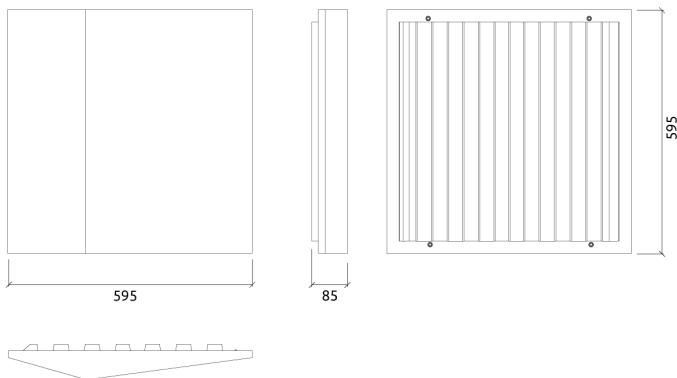

Technical Information

Features

Type: Absorber

Absorption Range: 125 Hz to 8000 Hz
Acoustic Class: A | (aw) = 1,0

Available fire rate:
FG | Furniture Grade

PRODUCT COMPOSITION:

Dawson | Suede Fabric Finish (FG)

- Acoustic Suede Fabric
- Marine-grade Plywood Structural Frame
- Calibrated Cell Acoustic Foam

Dawson | Weave Fabric Finish (FG)

- Acoustic Weave Fabric -100% PL FR (Tr Cs) *
- Marine-grade Plywood Structural Frame
- Calibrated Cell Acoustic Foam

* Weave Fabric

- OEKO-TEX® Standard 100 - Class 1
- Recyclable Fabric
- Fire Rate - EN 13501-1 esp 1,2 : B-s1, d0
- Maintenance washing: Use the vacuum-cleaner with smooth spout regularly, don't brush.

Range Dimensions:

- Dawson Absorber* | 595x595x76mm
- Equipped with four M6 Screw Thread receiver

*Size guaranteed with concealed structural frame.

Dimensions:

- FG - SF | 595x595x88mm | 1.2 Kg
- FG - WF | 595x595x88mm | 1.25 Kg