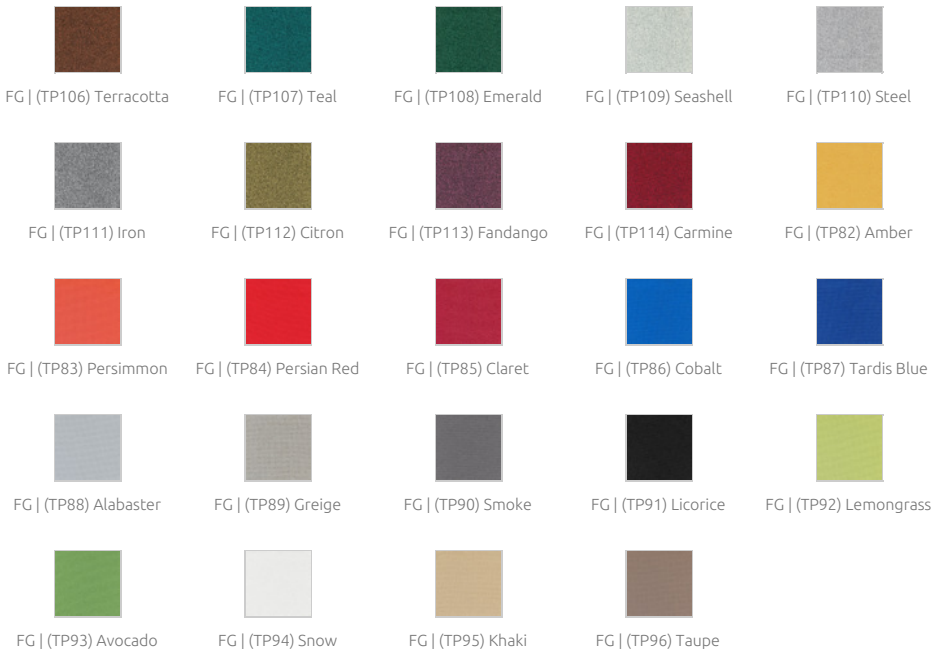

(FG - WF) Weave Fabric Finishes

Purpose

- First reflection Control
- RT reduction
- Extended mid-low frequency absorption
- Flutter echo control
- Reducing excessive reverberation
- Improving speech intelligibility

Recommended for

- Hi-Fi Listening Room
- Media Room
- Home Cinema
- Living Room

Fixing Systems

Wall & Ceiling

- + FixArt Clip
- + FixArt - Tube
- + GlueArt 2.0
- + Instant Fix Kit

Add-ons

- + FixArt Connect
- + FixArt Tube Lock
- + M6 Screw Thread receiver - Add-on
- + Fabric side cover kit

Mobile

- + Kit Mobile Wall