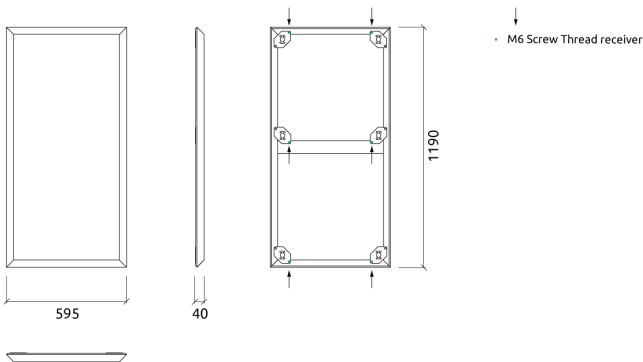

Technical Information

Features

Absorption Range: 315 Hz to 4000 Hz
Acoustic Class: B | (aw) = 0,80

The COVID-19 pandemic has challenged operational standards for all sectors of the economy. Infection control has always been a concern, particularly for Healthcare and Wellbeing Environments, but now, every industry faces the need for solutions that help ensure a "Covid-safe" workplace.

Artnovion's MEDLINE-Cleanable products were specifically designed to face this challenge.

The acoustic fabric used in this panel endures regular cleaning and disinfection with highly effective antibacterial and antiviral agents like alcohol solutions, bleach solutions, or sterilizing sprays and wipes.

Find the Cleaning instructions [here](#).

This product is available in the following

Fire Rates:

FG | Furniture Grade

FR | Fire Rated

FR | Fire Rated & COVID-19 Safe

PRODUCT COMPOSITION:

- Troy | Suede Fabric Finishes (FG)
  - Suede Acoustic Fabric
  - Marine grade plywood structural frame
  - Sound PET absorption layer

- Troy | Felted Fabric Finishes (FR)
  - Felted Acoustic Fabric
  - Fire Retardant HMDF structural frame
  - Sound PET absorption layer

- Troy | Twill Fabric Finish (FR & COVID-19 Safe)
  - Twill Acoustic fabric* | COVID-19 Safe
  - Fire Retardant HMDF structural frame
  - Sound PET absorption layer

*Certified to OEKO-TEX® Standard 100, BS EN 13501-1 B, s1, d0

Fixing system:

This panel is installed with an integrated fixing system, hung on screws.

Dimensions:

FG - SF | 595x1190x45mm | 4.0 Kg