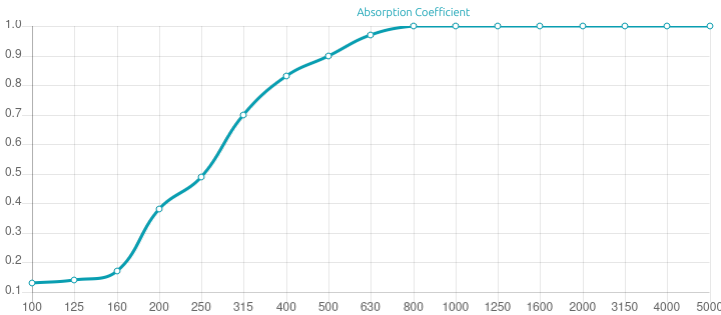

Performance

Technical Information

Features

Absorption Range: 315 Hz to 4000 Hz  
Acoustic Class: B | (aw) = 0,80

The COVID-19 pandemic has challenged operational standards for all sectors of the economy. Infection control has always been a concern, particularly for Healthcare and Wellbeing Environments, but now, every industry faces the need for solutions that help ensure a "Covid-safe" workplace.